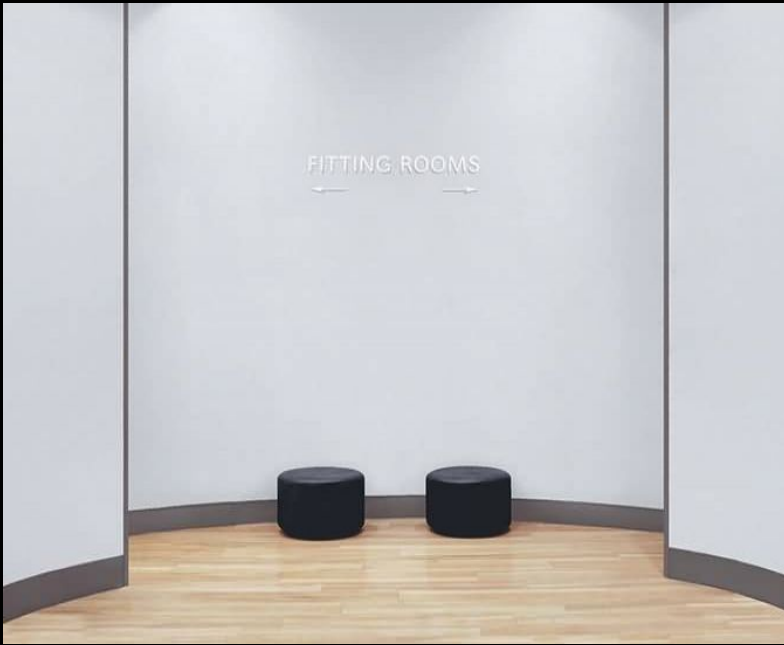

## PRODUCT DETAILS

Design Name:	Lambourn
Code:	4017
Colour Description:	Blue
Width:	130 cm
Length:	50 m
Sold By:	Per linear metre
Construction Type:	Paper backed Vinyl
Backer:	Paper
Weight:	300 gsm
Fire rating:	Euro Class B