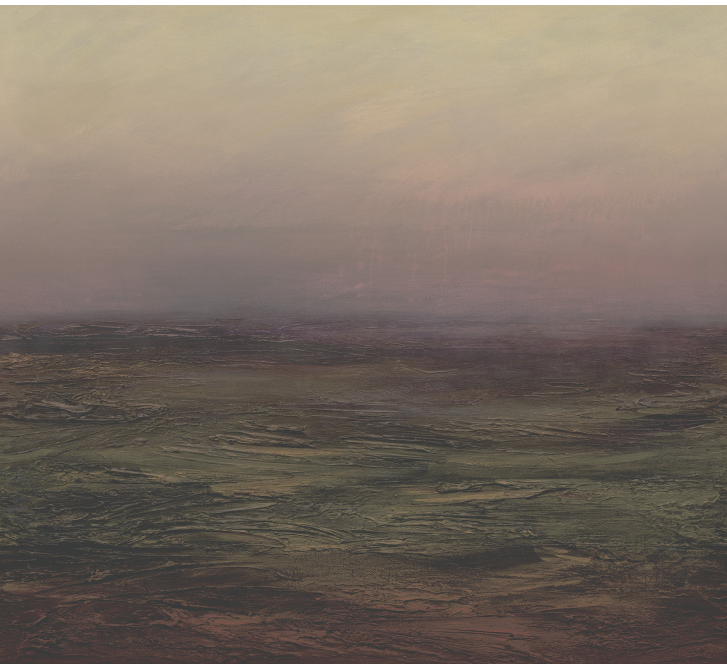

Elevate your surroundings with the allure of the sea. Our new 'Bonchurch' Seascape mural wallcovering tells the tale of a tranquil coastal haven, capturing the essence of the sea in every brushstroke. Derived from an original canvas painting, created by our design manager, this wallcovering encapsulates the magic of the ocean's embrace. Each wave, each ripple, and each hue has been meticulously replicated, ensuring that the beauty of the original artwork is not only maintained but celebrated on a grander scale. Imagine gazing upon your walls and being transported to the shores of Bonchurch, where the salty breeze and natural serenity are an invitation to immerse yourself in the beauty of coastal life. Whether adorning a dining room wall, a contemporary living space, or a hotel seeking a touch of tranquillity, this design brings an air of sophistication and natural beauty to any room. It is not just a wallcovering; it's a portal to a world of calm and wonder. (Just like our other digitally printed Murals, 'Bonchurch' can be resized and rescaled to perfectly fit your project requirements).

Product Details

Design:	Bonchurch
Colour Description:	Pink
Width:	130cm
Length:	Print to Order
Sold By:	By the Metre
Construction Type:	Fabric backed Vinyl
Backer:	Non woven Polyester
Weight:	350gsm
Fire rating:	Euro Class B-s2, d0