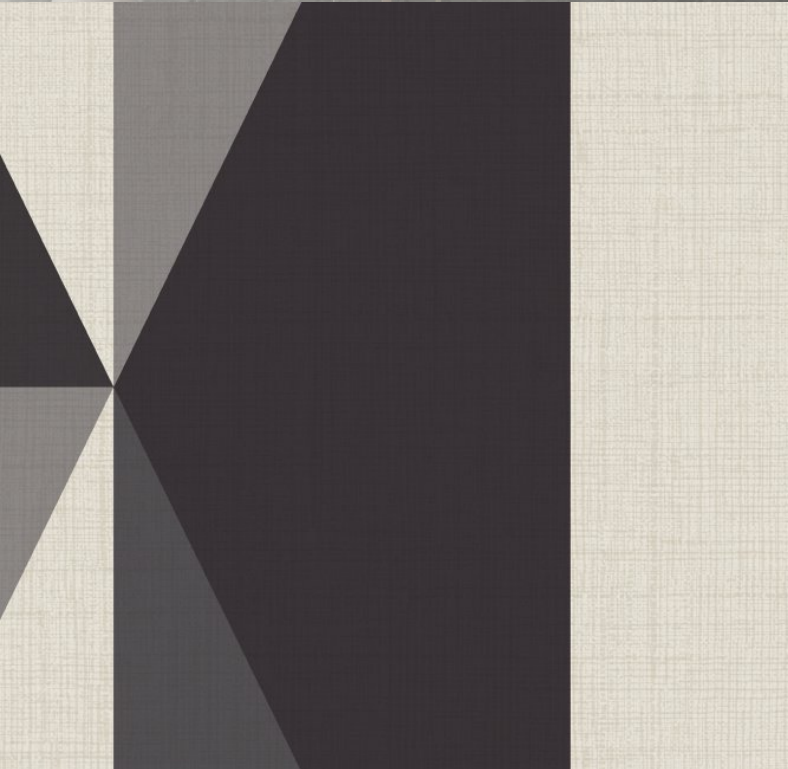

Bring colour and pattern onto your walls with this fabulous triangle and diamond themed geometric wallcovering. Printed over one of our popular fabric inspired grounds which adds a subtle silky lustre, this colourful design will make an amazing feature wall in any room!