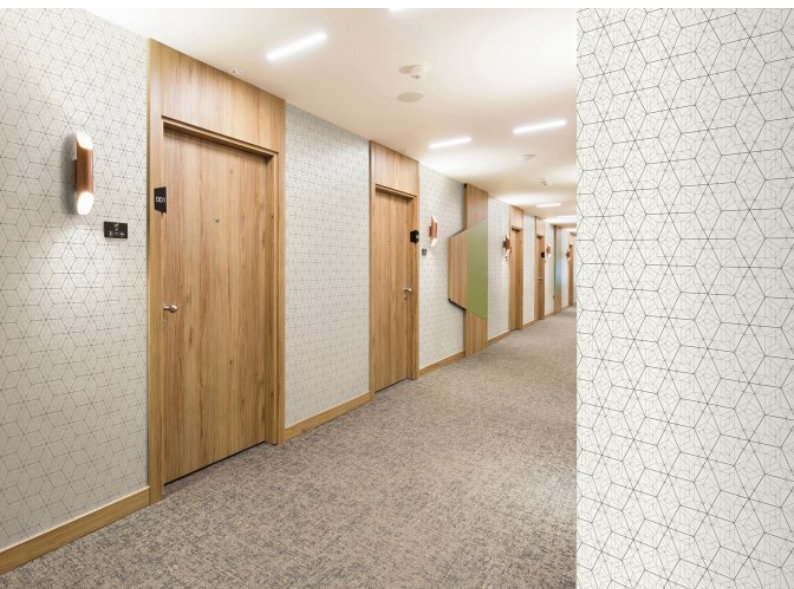

Symmetry is a striking geometric wallcovering pattern. Thin but precise lines link and combine to form a sleek geometry themed design. Paired with the beautiful raw silk inspired texture, the interaction between the two structures works in harmony.

Product Details

Design:	Symmetry
SKU:	13250
Colour Description:	Brown
Width:	130cm
Length:	Made to order
Sold By:	Per linear metre
Construction Type:	Fabric backed Vinyl
Backer:	Type I non-woven
Weight:	455gsm
Fire rating:	Euro Class B-s2, d0