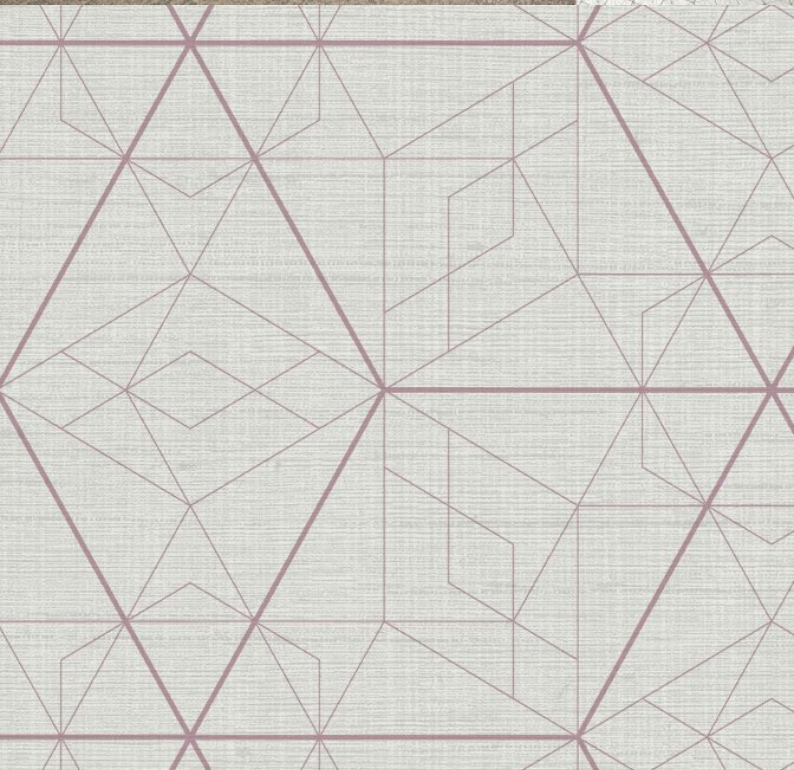

Symmetry is a striking geometric wallcovering pattern. Thin but precise lines link and combine to form a sleek geometry themed design. Paired with the beautiful raw silk inspired texture, the interaction between the two structures works in harmony.

Product Details

Design:	Symmetry
SKU:	13250
Colour Description:	Brown
Width:	130cm
Length:	Made to order
Sold By:	Per linear metre
Construction Type:	Fabric backed Vinyl
Backer:	Type I non-woven
Weight:	455gsm
Fire rating:	Euro Class B-s2, d0

CE COMPLIANT

CONTAINS BIOCIDES

Hanging Information

Pattern Repeat:	13.34cm
Pattern Offset:	0cm
Pattern Overlap:	5cm
Recommended Adhesive:	Hard spatula and joint cutter

AVAILABLE COLOURWAYS IN THIS DESIGN

To view the full range of colourways available in this design, please search 'Symmetry' using the search function tool on the Muraspec website.