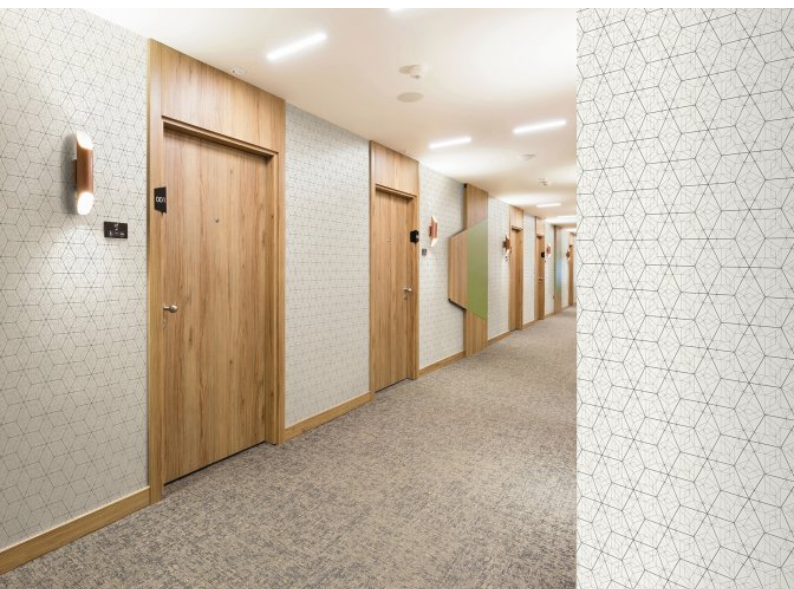

Symmetry is a striking geometric wallcovering pattern. Thin but precise lines link and combine to form a sleek geometry themed design. Paired with the beautiful raw silk inspired texture, the interaction between the two structures works in harmony.

Product Details

Design:	Symmetry
SKU:	13251
Colour Description:	Black
Width:	130cm
Length:	Made to order
Sold By:	Per linear metre
Construction Type:	Fabric backed Vinyl
Backer:	Type I non-woven
Weight:	455gsm
Fire rating:	Euro Class B-s2, d0