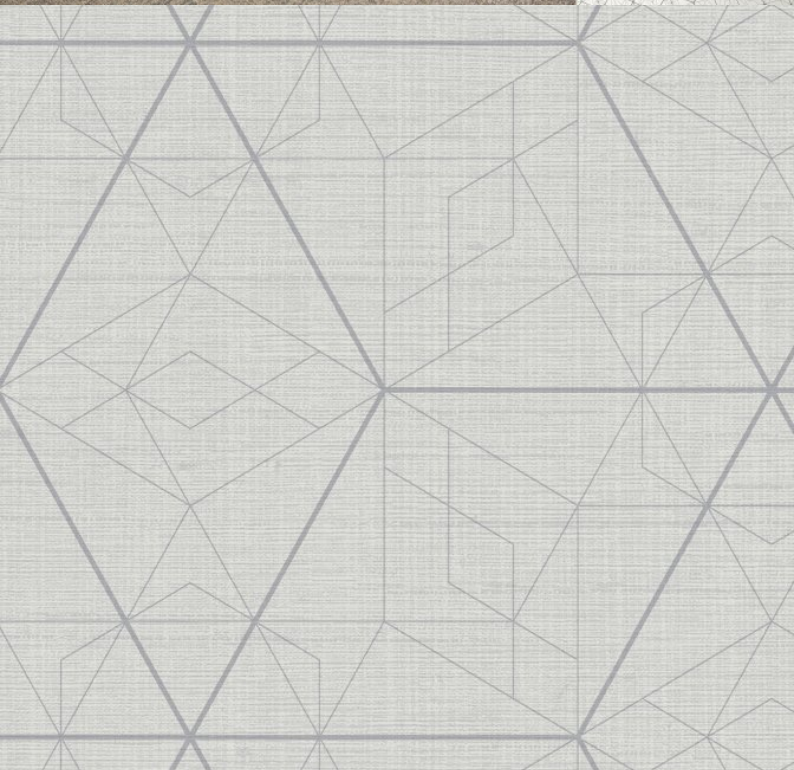

Symmetry is a striking geometric wallcovering pattern. Thin but precise lines link and combine to form a sleek geometry themed design. Paired with the beautiful raw silk inspired texture, the interaction between the two structures works in harmony.

Product Details

Design:	Symmetry
SKU:	13253
Colour Description:	Pink
Width:	130cm
Length:	Made to order
Sold By:	Per linear metre
Construction Type:	Fabric backed Vinyl
Backer:	Type I non-woven
Weight:	455gsm
Fire rating:	Euro Class B-s2, d0