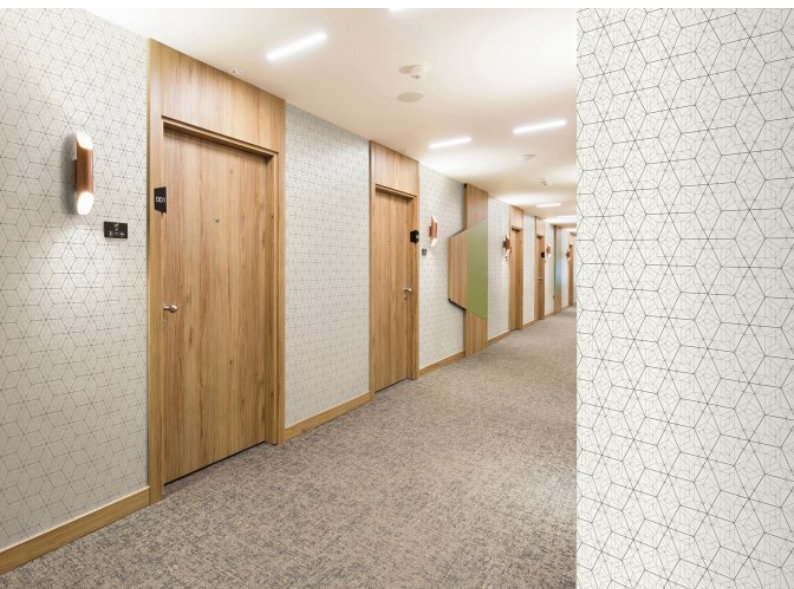

Symmetry is a striking geometric wallcovering pattern. Thin but precise lines link and combine to form a sleek geometry themed design. Paired with the beautiful raw silk inspired texture, the interaction between the two structures works in harmony.

Product Details

Design:	Symmetry
SKU:	13253
Colour Description:	Pink
Width:	130cm
Length:	Made to order
Sold By:	Per linear metre
Construction Type:	Fabric backed Vinyl
Backer:	Type I non-woven
Weight:	455gsm
Fire rating:	Euro Class B-s2, d0