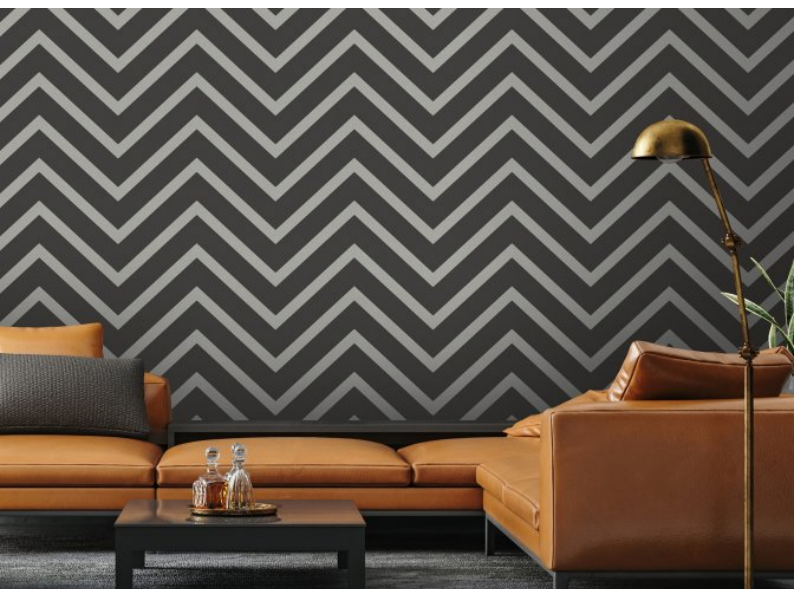

A large chevron pattern over a rich textile etched background, Insignia is a design that is timeless. A great way to style your walls and create bold visual impact.

Product Details

| | |
|----------------------------|---------------------|
| Design: | Insignia |
| SKU: | 13263 |
| Colour Description: | Cream |
| Width: | 130cm |
| Length: | Made to order |
| Sold By: | Per linear metre |
| Construction Type: | Fabric backed Vinyl |
| Backer: | Type I non-woven |
| Weight: | 455gsm |
| Fire rating: | Euro Class B-s2, d0 |