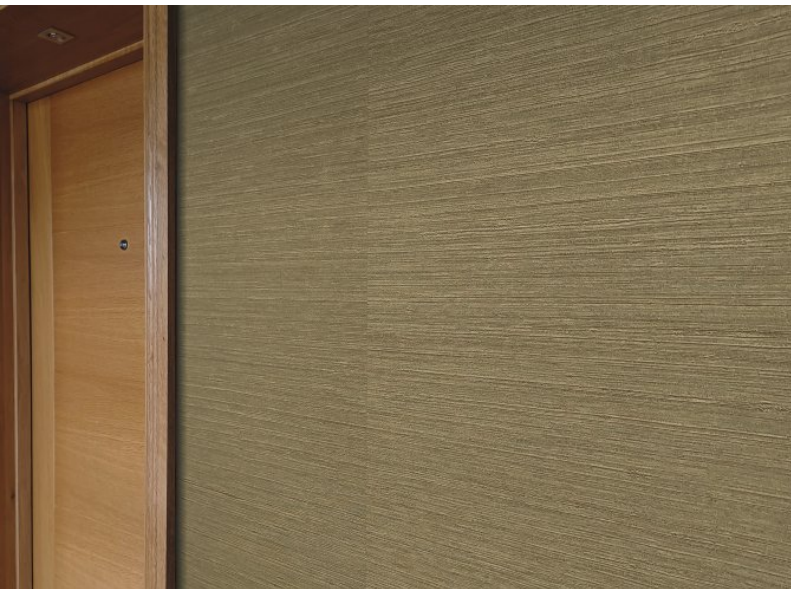

Mulberry Silk - Luxurious because of its beauty and versatility, this silk inspired wallcovering design brings style, sheen, and panache to any space. Mulberry Silk possesses all the eye-catching qualities one would expect of a real silk, achieving a natural characteristic panelled effect once installed, just as silk. With the added benefit of durability and built-in antimicrobial protection, this luxurious wide width wallcovering will stand the test of time on looks and performance in all applications.

Product Details

Design:	Mulberry Silk
SKU:	13195
Colour Description:	Orange
Width:	130cm
Length:	30m
Sold By:	Per linear metre
Construction Type:	Fabric backed Vinyl
Backer:	Type II non-woven
Weight:	455gsm
Fire rating:	Eurcolass B-s2,d0