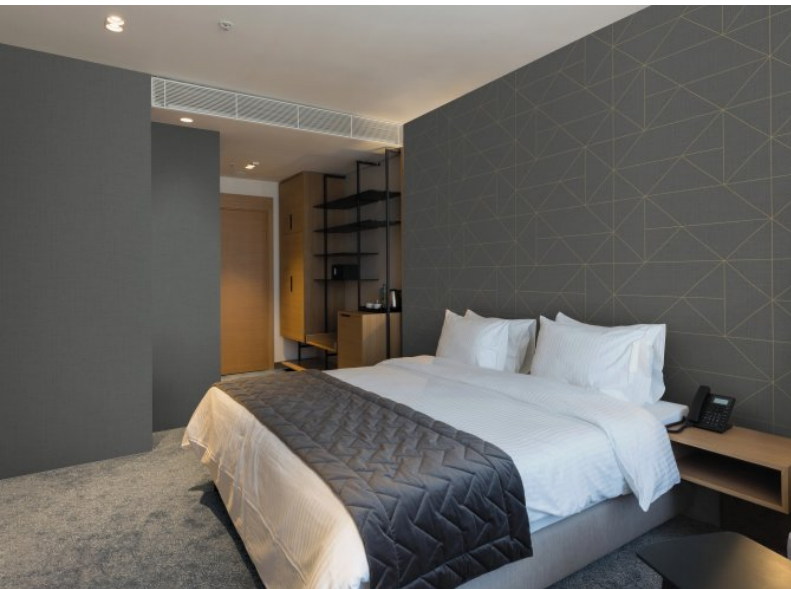

Due to popular demand, Muraspec has produced a coordinating wallcovering to pair with the recently launched Segment design. The same colours and texture have been used within the Segment Linen design, so that both patterns can be used within the same interiors if desired to completely marry up the beautiful look. This classic linen ground has fine intricate detail which adds that 'special something' in a delicate manner to a wall space. All colours have a matte look which complements other interior finishes seamlessly.

Product Details

Design:	Segment Linen
SKU:	13870
Colour Description:	Grey
Width:	130cm
Length:	30m
Sold By:	Per linear metre
Construction Type:	Fabric backed Vinyl
Backer:	Type II non-woven
Weight:	455gsm
Fire rating:	Euro Class B-s2, d0