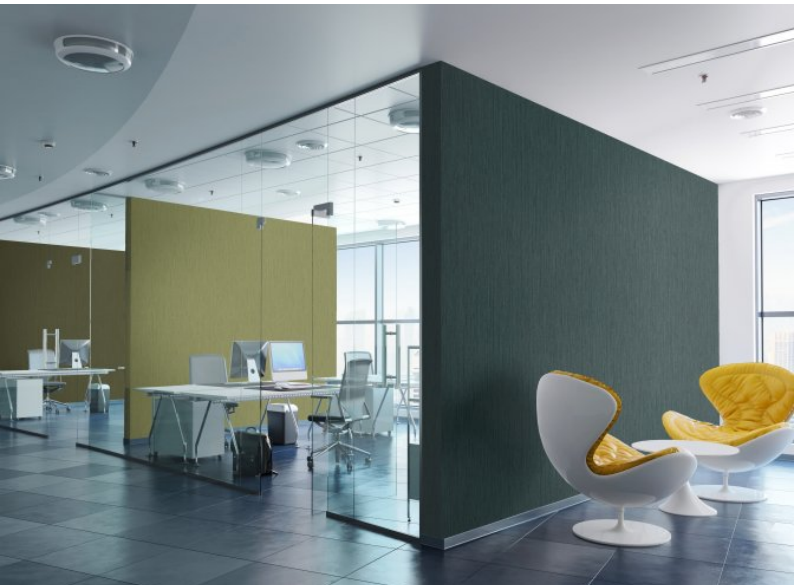

Inspired by light and shadow, texture and print combine to ooze delicate glamour for walls. The textile styling of the emboss, echoed with equally tailored print makes this a versatile wallcovering of choice.

### Product Details

<b>Design:</b>	Shimmer
<b>SKU:</b>	12895
<b>Colour Description:</b>	Green
<b>Width:</b>	130
<b>Length:</b>	30
<b>Sold By:</b>	Per Linear Metre
<b>Construction Type:</b>	Fabric backed Vinyl
<b>Backer:</b>	Cotton Scrim
<b>Weight:</b>	360gsm
<b>Fire rating:</b>	Euro Class B-s1, d0