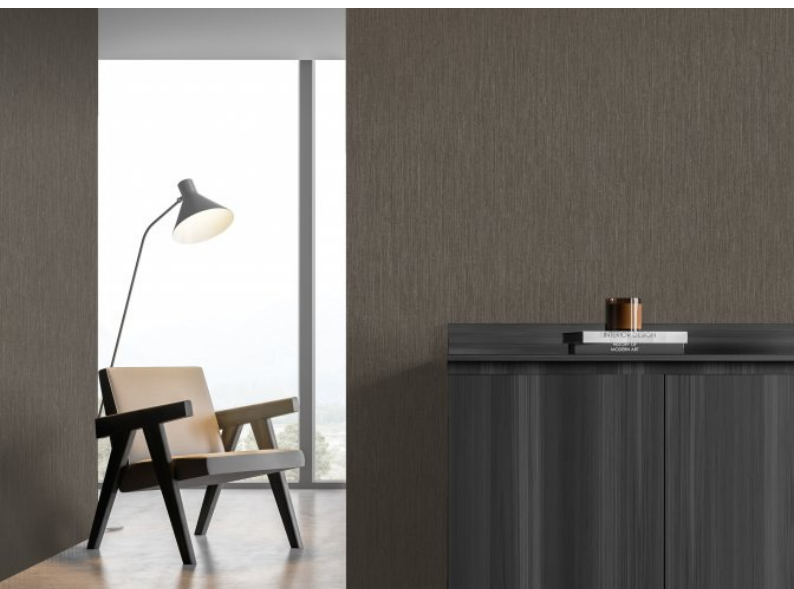

Inspired by light and shadow, texture and print combine to ooze delicate glamour for walls. The textile styling of the emboss, echoed with equally tailored print makes this a versatile wallcovering of choice.

### Product Details

<b>Design:</b>	Shimmer
<b>SKU:</b>	12898
<b>Colour Description:</b>	Brown
<b>Width:</b>	130
<b>Length:</b>	30
<b>Sold By:</b>	Per Linear Metre
<b>Construction Type:</b>	Fabric backed Vinyl
<b>Backer:</b>	Cotton Scrim
<b>Weight:</b>	360gsm
<b>Fire rating:</b>	Euro Class B-s1, d0