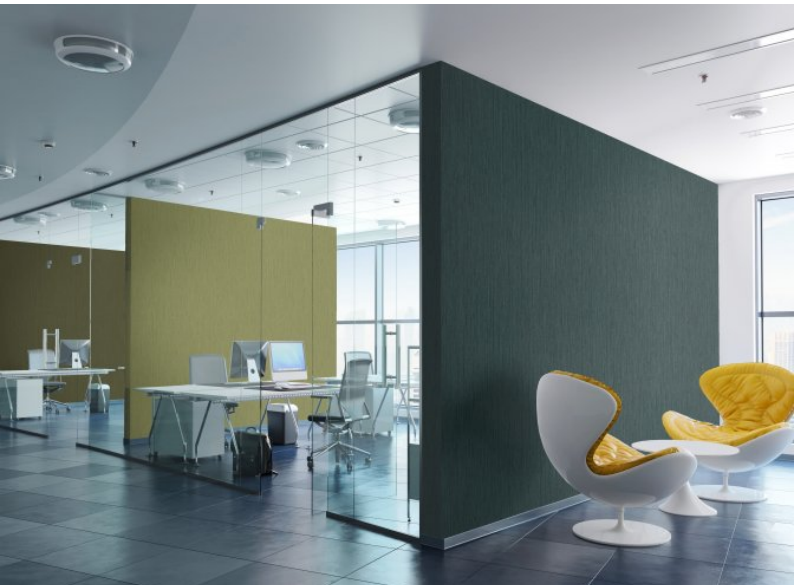

Inspired by light and shadow, texture and print combine to ooze delicate glamour for walls. The textile styling of the emboss, echoed with equally tailored print makes this a versatile wallcovering of choice.

Product Details

Design:	Shimmer
SKU:	12902
Colour Description:	Grey
Width:	130
Length:	30
Sold By:	Per Linear Metre
Construction Type:	Fabric backed Vinyl
Backer:	Cotton Scrim
Weight:	360gsm
Fire rating:	Euro Class B-s1, d0