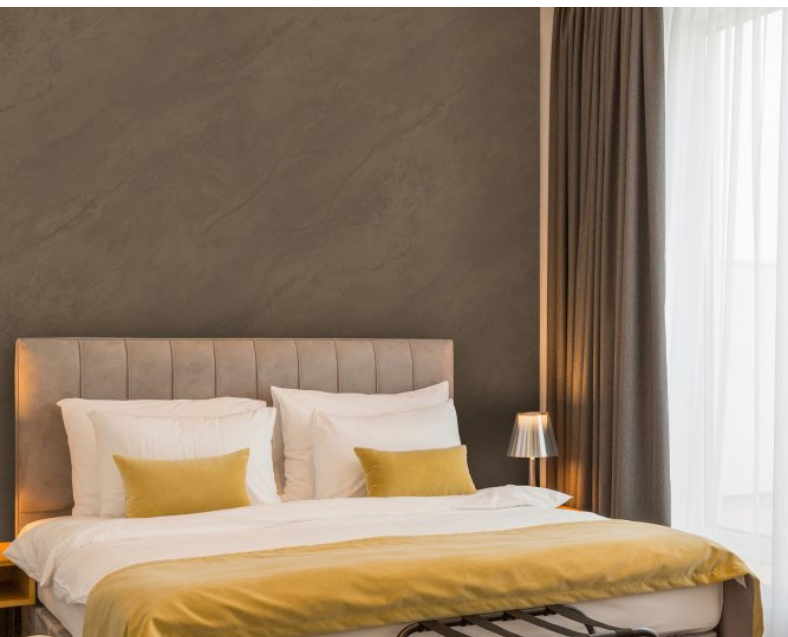

Our new 'Slate' wallcovering is the perfect option for those looking to add an urban feel to their scheme. Channel industrial chic by imitating the popular warehouse or loft styling and transform any interior into a stylish, modern environment. Choose from a selection of natural colour tones available in this aesthetically pleasing design and create a totally different theme and surroundings.

Product Details

Design:	Slate
SKU:	12976
Colour Description:	Brown
Width:	130cm
Length:	30m
Sold By:	Per linear metre
Construction Type:	Fabric backed Vinyl
Backer:	Non Woven Polyester
Weight:	410gsm
Fire rating:	Euro Class B-s2, d0