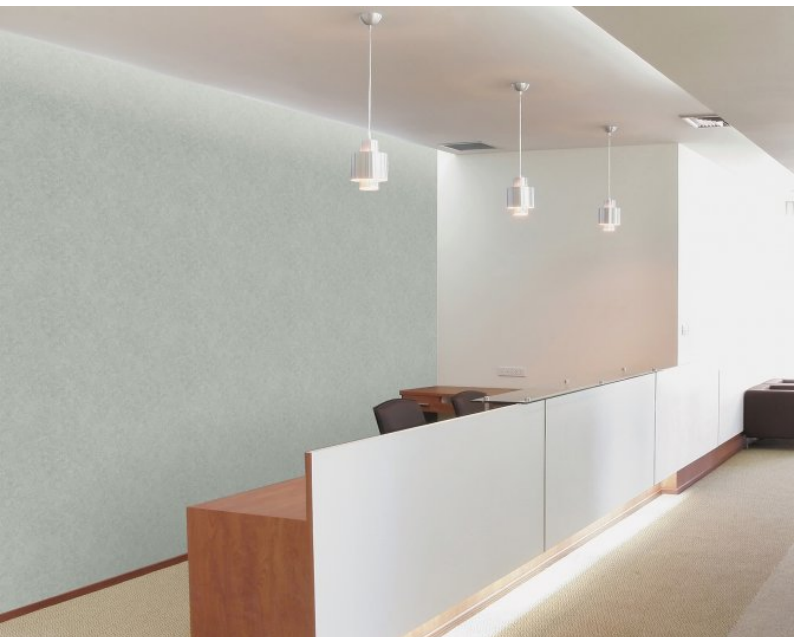

Likened to a soft concrete effect, Tuscan is a new wallcovering that can be used widely to add subtle movement to walls. Designed to capture the appeal of a more industrial look, this design is available in 10 colours ranging for beautiful chalky off whites and greys through to a heavier charcoal.