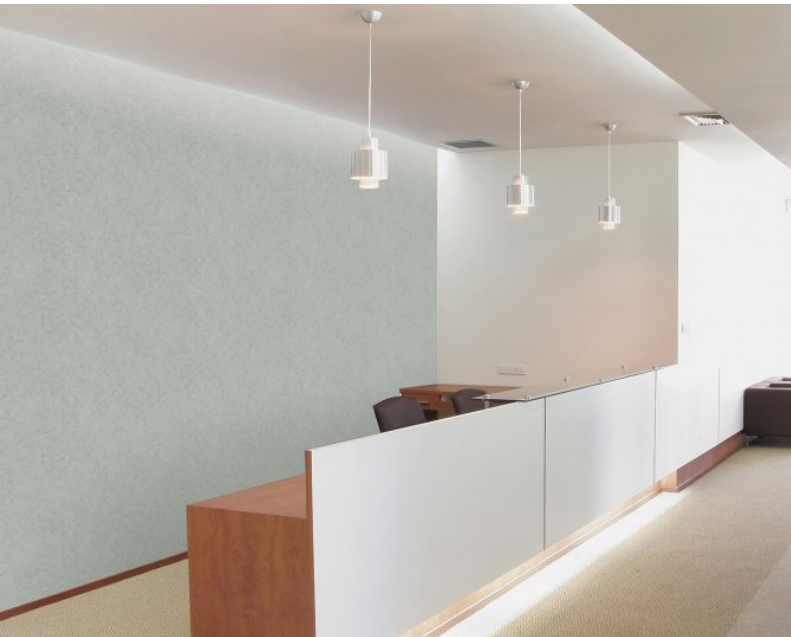

Likened to a soft concrete effect, Tuscan is a new wallcovering that can be used widely to add subtle movement to walls. Designed to capture the appeal of a more industrial look, this design is available in 10 colours ranging for beautiful chalky off whites and greys through to a heavier charcoal.