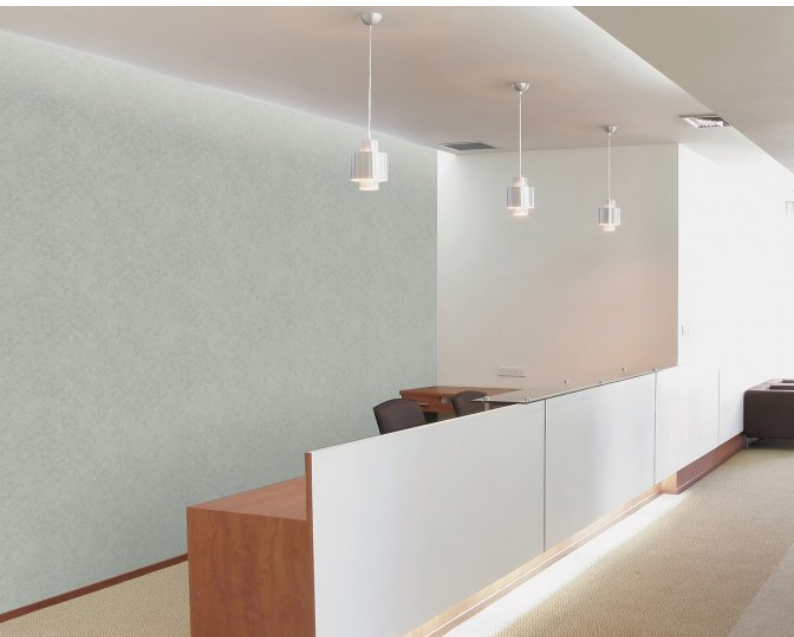

Likened to a soft concrete effect, Tuscan is a new wallcovering that can be used widely to add subtle movement to walls. Designed to capture the appeal of a more industrial look, this design is available in 10 colours ranging for beautiful chalky off whites and greys through to a heavier charcoal.

Product Details

Design:	Tuscan
SKU:	12948
Colour Description:	Blue
Width:	130cm
Length:	30m
Sold By:	Per linear metre
Construction Type:	Fabric backed Vinyl
Backer:	Cotton scrim
Weight:	360gsm Type I
Fire rating:	Euroclass B-s1,d0