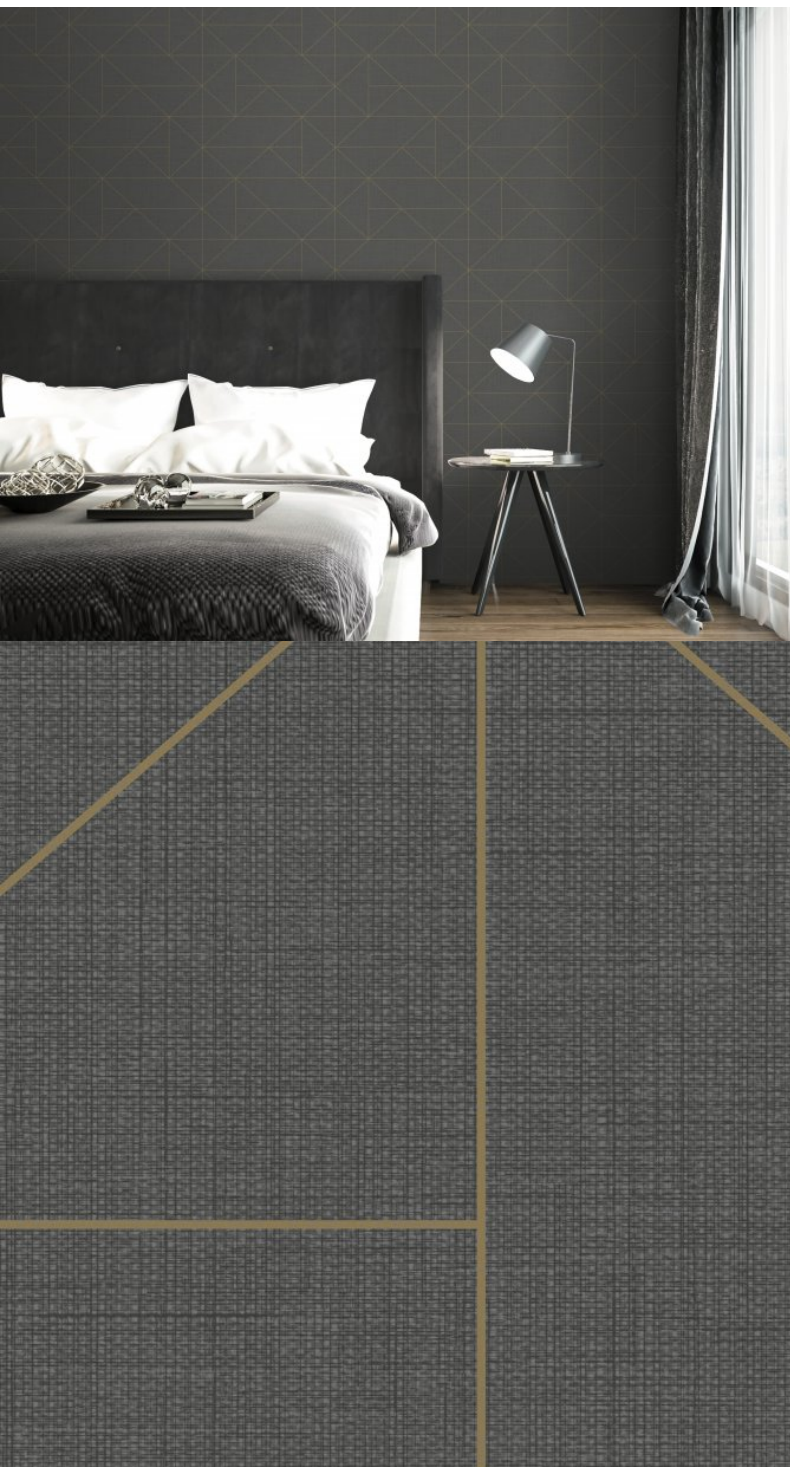

The new Segment wallcovering is fantastic for adding a modern twist to any interior space. This Wallcovering features a geometric line pattern on a subtle textile print ground, all finished with a tailored textured emboss. With the element of linear print running throughout the design and in combination with the variety of colours on offer, this is bound to be a popular choice for many.

### Product Details

<b>Design:</b>	Segment
<b>SKU:</b>	12870
<b>Colour Description:</b>	Grey
<b>Width:</b>	130cm
<b>Length:</b>	30m
<b>Sold By:</b>	Per linear metre
<b>Construction Type:</b>	Fabric backed Vinyl
<b>Backer:</b>	Non Woven Polyester
<b>Weight:</b>	455gsm
<b>Fire rating:</b>	Euro Class B-s2, d0