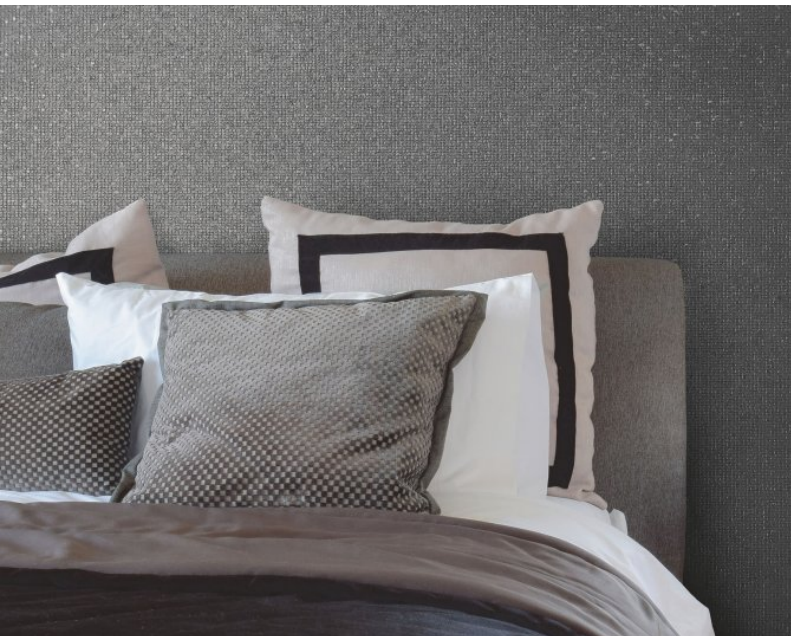

A decadent collection of tasteful lustrous neutrals and rich seductive colours, 'Jewel' adds drama to walls by mixing colour with a subtle texture. Vibrant and beautiful, this eye-catching wallcovering is sure to bring warmth and luxury to your scheme and can be used in all areas as it is so versatile. Readily available in 14 elegant colours from mineral tones such as graphite grey through to jade greens, berry tones and a glorious rich red, this 20oz Type II Osnaburg wallcovering has something for all.

Product Details

Design:	Jewel
SKU:	12423
Colour Description:	Black
Width:	130cm
Length:	30m
Sold By:	Per linear metre
Construction Type:	Fabric backed Vinyl
Backer:	Osnaburg
Weight:	455gsm
Fire rating:	Euro Class B-s2, d0