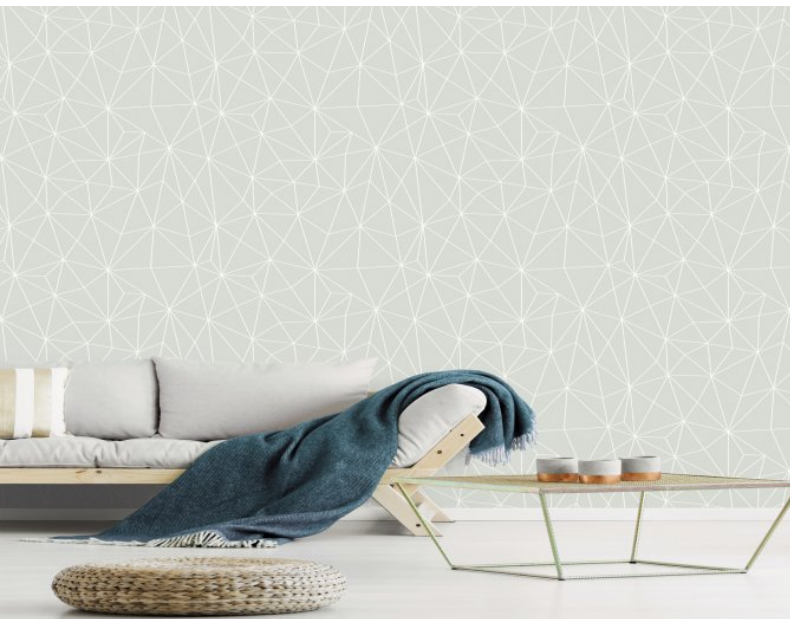

Inspired by a diamond's effects, line is used to suggest reflecting facets. A subtle yet impactful design useful for a myriad of interiors.

Product Details

Design:	Shard
SKU:	12052
Colour Description:	Grey
Width:	52cm
Length:	10m
Sold By:	Roll
Construction Type:	Digital Print - FBV
Backer:	Non Woven Polyester
Weight:	-
Fire rating:	Euro Class B-s1, d0