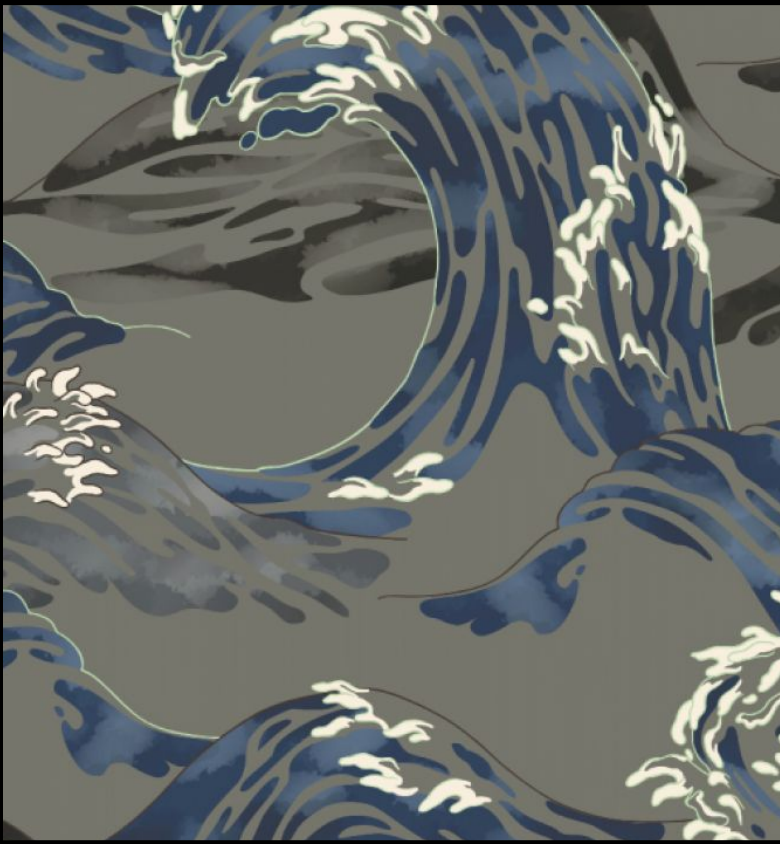

Motifs is a series of collections inspired by different cultural themes. Our Asia Collection demonstrates a vibrant range of four captivating designs, created at our Kent studio; Nami, Nami Carp, Gingko and Fan. These stunning designs combine a rich Far Eastern cultural ambience with patterns and textures from Nature, and a sense of natural movement – all of which deliver an energising and revitalising quality to both commercial ...