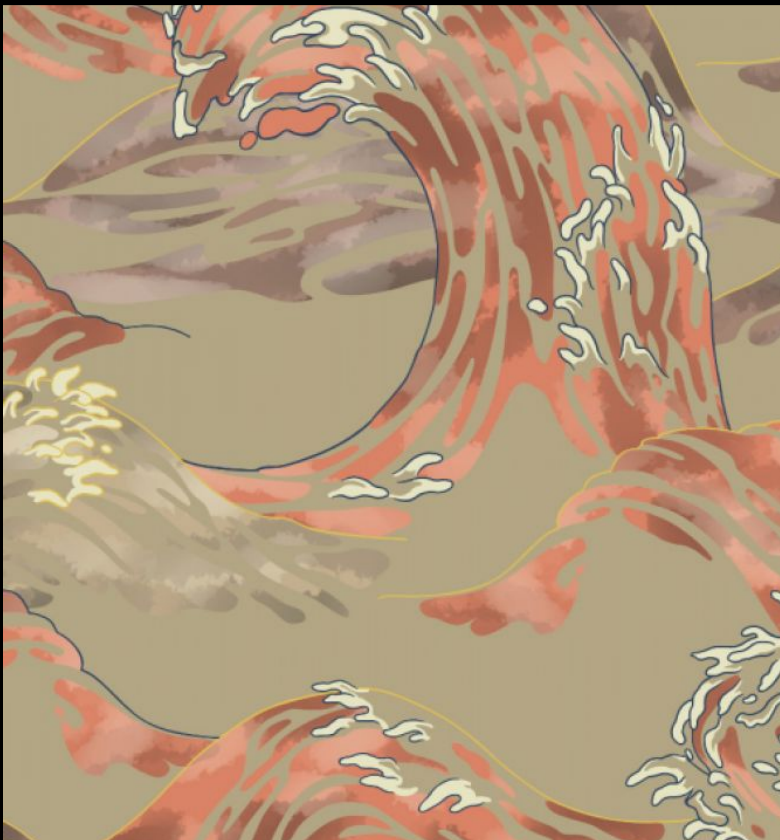

Motifs is a series of collections inspired by different cultural themes. Our Asia Collection demonstrates a vibrant range of four captivating designs, created at our Kent studio; Nami, Nami Carp, Ginkgo and Fan. These stunning designs combine a rich Far Eastern cultural ambience with patterns and textures from Nature, and a sense of natural movement – all of which deliver an energising and revitalising quality to both commercial ...

PRODUCT DETAILS

Design Name:	Asian - Nami
Code:	11317
Colour Description:	Beige
Width:	130cm
Length:	1m
Sold By:	Per linear metre
Construction Type:	Fabric backed Vinyl
Backer:	Non-woven Polyester
Weight:	350gsm
Fire rating:	Euroclass B-s2,d0