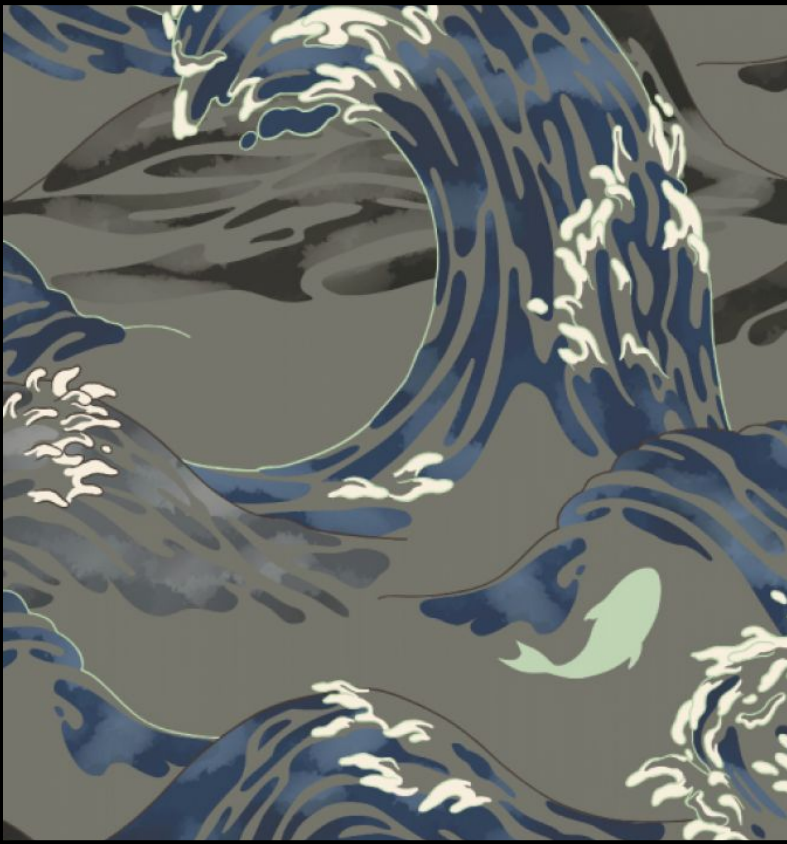

Motifs is a series of collections inspired by different cultural themes. Our Asia Collection demonstrates a vibrant range of four captivating designs, created at our Kent studio; Nami, Nami Carp, Gingko and Fan. These stunning designs combine a rich Far Eastern cultural ambience with patterns and textures from Nature, and a sense of natural movement – all of which deliver an energising and revitalising quality to both commercial ...

PRODUCT DETAILS

Design Name:	Asian - Nami Carp
Code:	11311
Colour Description:	Grey
Width:	130cm
Length:	1m
Sold By:	Per linear metre
Construction Type:	Fabric backed Vinyl
Backer:	Non-woven Polyester
Weight:	350gsm
Fire rating:	Euroclass B-s2,d0