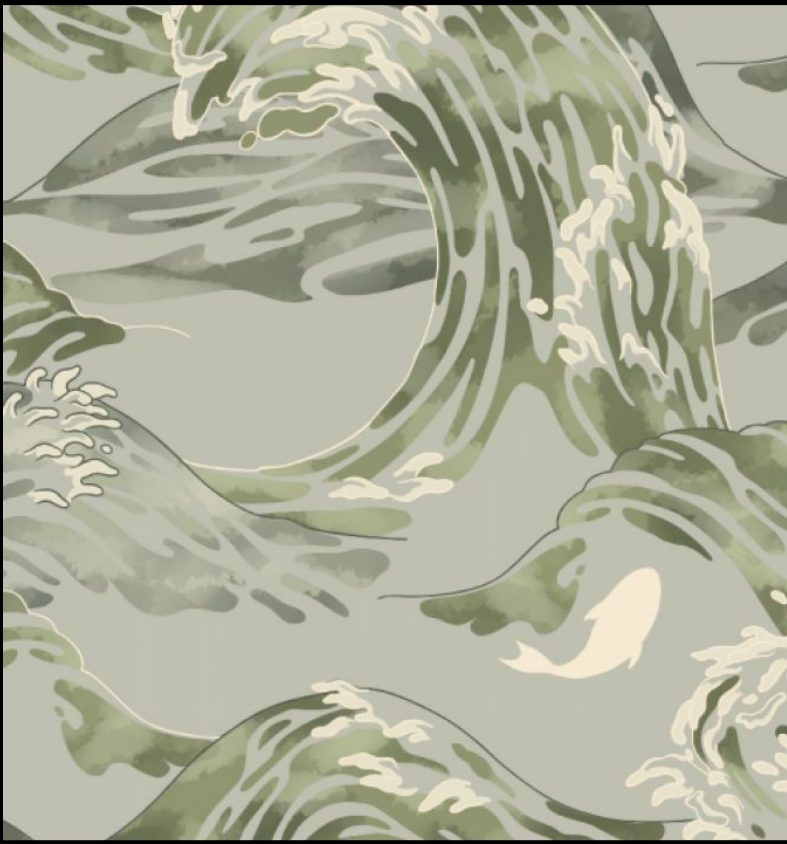

## PRODUCT DETAILS

Design Name:	Asian - Nami Carp
Code:	11312
Colour Description:	Grey
Width:	130cm
Length:	1m
Sold By:	Per linear metre
Construction Type:	Fabric backed Vinyl
Backer:	Non-woven Polyester
Weight:	350gsm
Fire rating:	Euroclass B-s2,d0