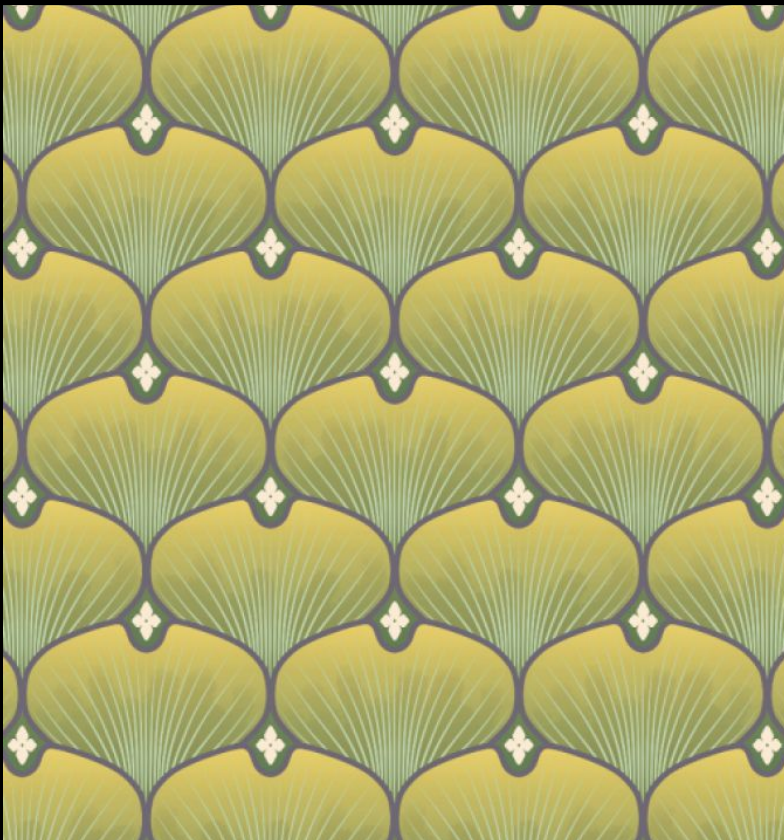

## PRODUCT DETAILS

Design Name:	Asian - Gingko
Code:	11318
Colour Description:	Green
Width:	130cm
Length:	1m
Sold By:	Per linear metre
Construction Type:	Fabric backed Vinyl
Backer:	Non-woven Polyester
Weight:	350gsm
Fire rating:	Euroclass B-s2,d0