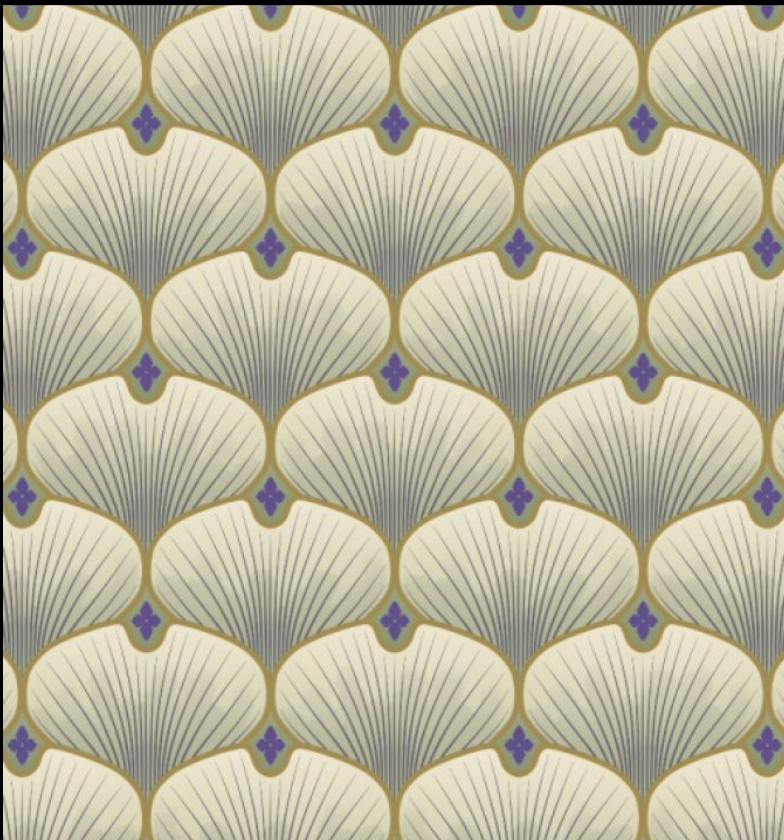

Motifs is a series of collections inspired by different cultural themes. Our Asia Collection demonstrates a vibrant range of four captivating designs, created at our Kent studio; Nami, Nami Carp, Ginkgo and Fan. These stunning designs combine a rich Far Eastern cultural ambience with patterns and textures from Nature, and a sense of natural movement – all of which deliver an energising and revitalising quality to both commercial ...

PRODUCT DETAILS

Design Name:	Asian - Ginkgo
Code:	11319
Colour Description:	Cream
Width:	130cm
Length:	1m
Sold By:	Per linear metre
Construction Type:	Fabric backed Vinyl
Backer:	Non-woven Polyester
Weight:	350gsm
Fire rating:	Euroclass B-s2,d0

Available colourways in this design

To view the full range of colourways available in this design, please search 'Asian - Ginkgo' using the search function tool on the Muraspec website.

OVERLAP & TRIM

STRAIGHT HANG