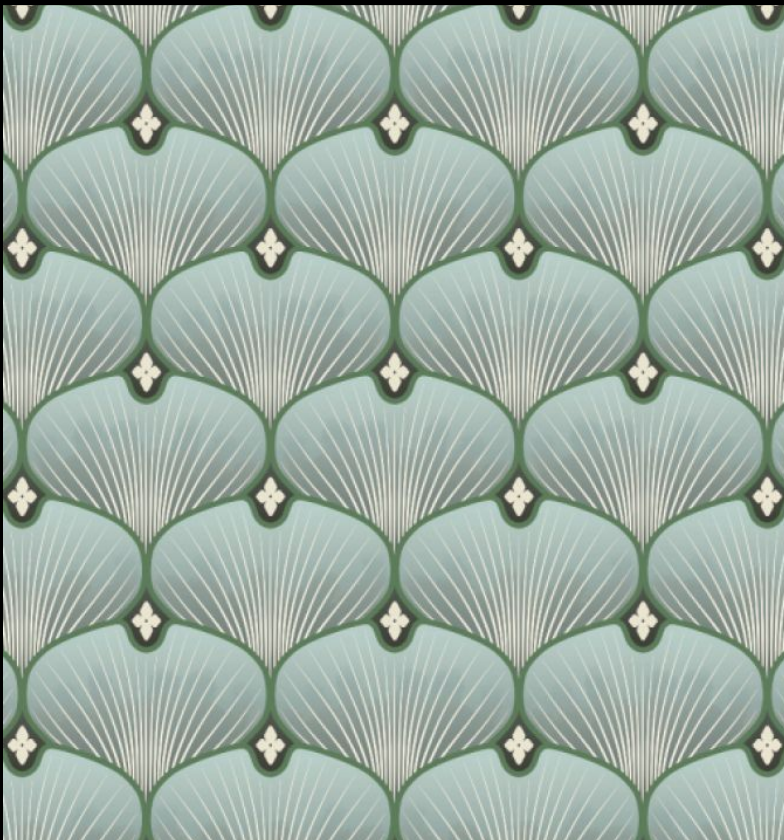

Motifs is a series of collections inspired by different cultural themes. Our Asia Collection demonstrates a vibrant range of four captivating designs, created at our Kent studio; Nami, Nami Carp, Gingko and Fan. These stunning designs combine a rich Far Eastern cultural ambience with patterns and textures from Nature, and a sense of natural movement – all of which deliver an energising and revitalising quality to both commercial ...

PRODUCT DETAILS

Design Name:	Asian - Gingko
Code:	11320
Colour Description:	Blue
Width:	130cm
Length:	1m
Sold By:	Per linear metre
Construction Type:	Fabric backed Vinyl
Backer:	Non-woven Polyester
Weight:	350gsm
Fire rating:	Euroclass B-s2,d0

Available colourways in this design

To view the full range of colourways available in this design, please search 'Asian - Gingko' using the search function tool on the Muraspec website.

OVERLAP & TRIM

STRAIGHT HANG