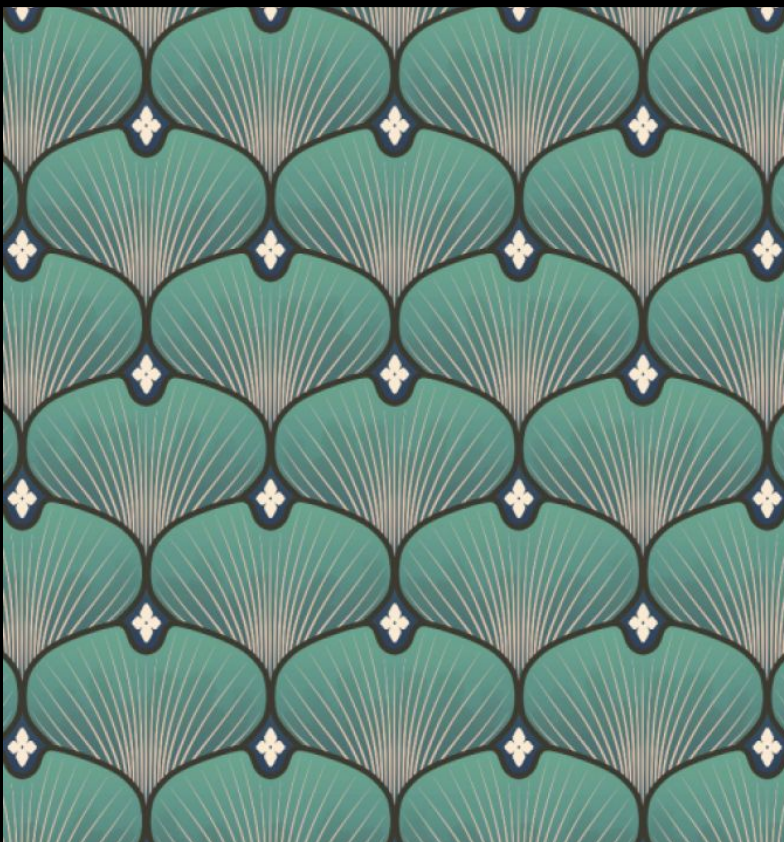

Motifs is a series of collections inspired by different cultural themes. Our Asia Collection demonstrates a vibrant range of four captivating designs, created at our Kent studio; Nami, Nami Carp, Ginkgo and Fan. These stunning designs combine a rich Far Eastern cultural ambience with patterns and textures from Nature, and a sense of natural movement – all of which deliver an energising and revitalising quality to both commercial ...

PRODUCT DETAILS

Design Name:	Asian - Ginkgo
Code:	11321
Colour Description:	Green
Width:	130cm
Length:	1m
Sold By:	Per linear metre
Construction Type:	Fabric backed Vinyl
Backer:	Non-woven Polyester
Weight:	350gsm
Fire rating:	Euroclass B-s2,d0

Available colourways in this design

To view the full range of colourways available in this design, please search 'Asian - Ginkgo' using the search function tool on the Muraspec website.

OVERLAP & TRIM

STRAIGHT HANG