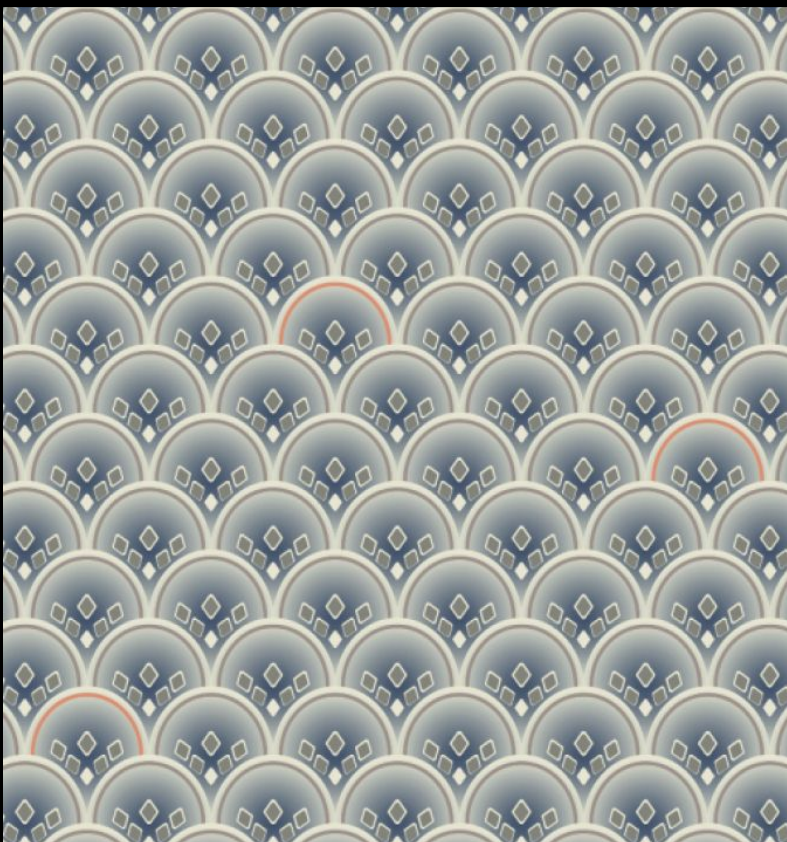

PRODUCT DETAILS

Design Name:	Asian - Fan
Code:	11323
Colour Description:	Blue
Width:	130cm
Length:	1m
Sold By:	Per linear metre
Construction Type:	Fabric backed Vinyl
Backer:	Non-woven Polyester
Weight:	350gsm
Fire rating:	Euroclass B-s2,d0

Available colourways in this design

To view the full range of colourways available in this design, please search 'Asian - Fan' using the search function tool on the Muraspec website.

OVERLAP & TRIM

STRAIGHT HANG

STRAIGHT MATCH

PASTE TO WALL