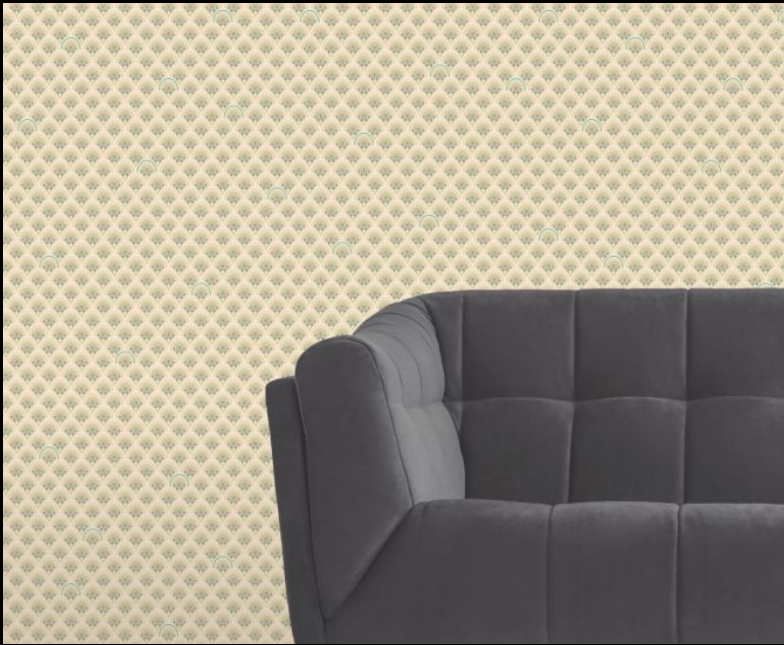

Motifs is a series of collections inspired by different cultural themes. Our Asia Collection demonstrates a vibrant range of four captivating designs, created at our Kent studio; Nami, Nami Carp, Ginkgo and Fan. These stunning designs combine a rich Far Eastern cultural ambience with patterns and textures from Nature, and a sense of natural movement – all of which deliver an energising and revitalising quality to both commercial ...

PRODUCT DETAILS

Design Name:	Asian - Fan
Code:	11324
Colour Description:	Beige
Width:	130cm
Length:	1m
Sold By:	Per linear metre
Construction Type:	Fabric backed Vinyl
Backer:	Non-woven Polyester
Weight:	350gsm
Fire rating:	Euroclass B-s2,d0