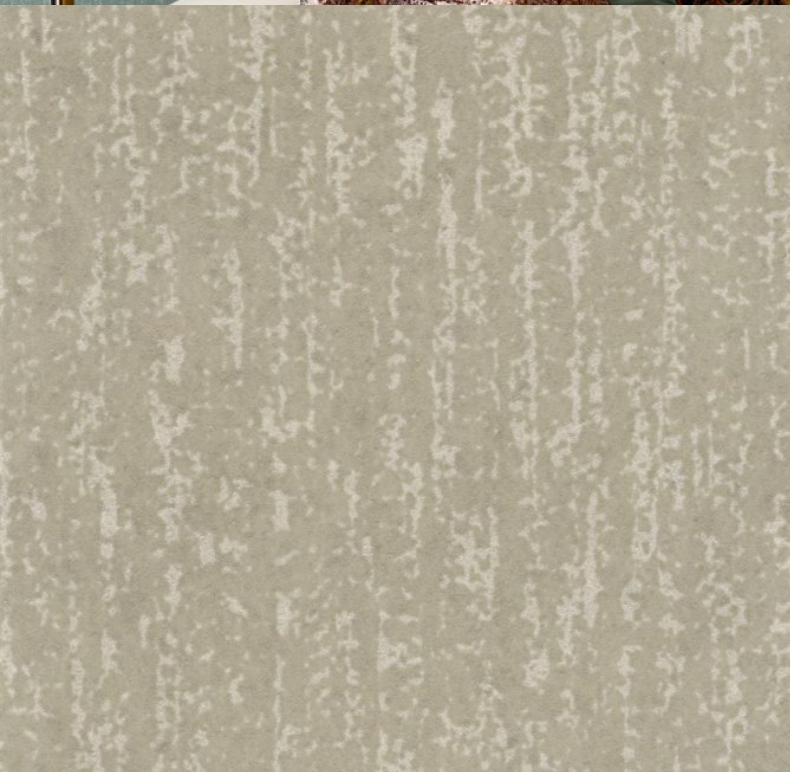

"Fardis exquisite Paradise series is an elegant take on island-inspired design. Graceful, flying birds are nestled within the vivid foliage of the Carmen, Eterno and Lucia wallcoverings. A similarly craggy coastal palette inspires our Laguna and Kabru designs. Rich accent colours from Tropical Turquoise to Emerald Green, and the brighter tones of Fiery Orange and Fuchsia Pink create lifelike colour stories, adding an ethereal element of surprise to any interior scheme. For further information please contact customer services on 0333 240 9045"

Product Details

<b>Design:</b>	Kabru
<b>SKU:</b>	10917
<b>Colour Description:</b>	Taupe
<b>Width:</b>	70cm
<b>Length:</b>	10m
<b>Sold By:</b>	Roll
<b>Construction Type:</b>	Printed Non-Woven (Non PVC)
<b>Backer:</b>	Non-Woven Polyester
<b>Weight:</b>	200 gsm
<b>Fire rating:</b>	Euro Class B-s1, d0

Hanging Information

<b>Pattern Repeat:</b>	0cm
<b>Pattern Offset:</b>	0cm
<b>Pattern Overlap:</b>	0cm
<b>Recommended Adhesive:</b>	Murabond Heavy

**AVAILABLE COLOURWAYS IN THIS DESIGN**

To view the full range of colourways available in this design, please search 'Kabru' using the search function tool on the Fardis website.