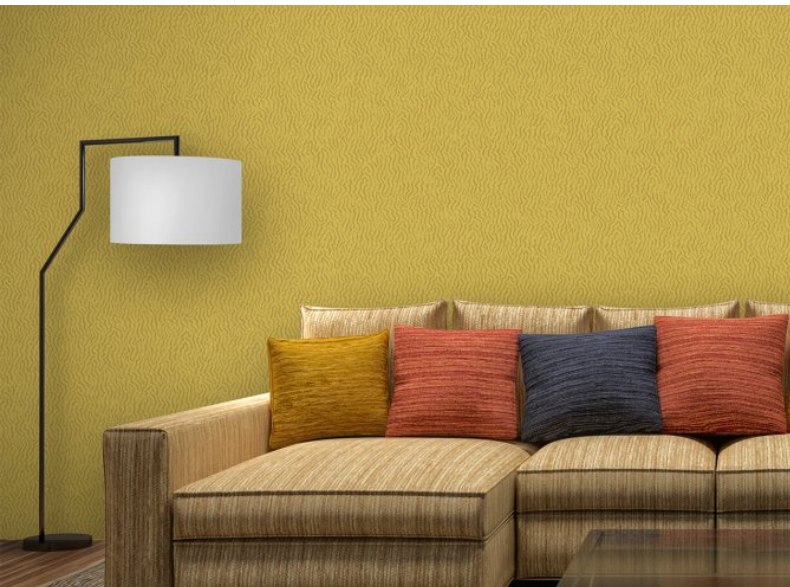

"Fardis exquisite Paradise series is an elegant take on island-inspired design. Graceful, flying birds are nestled within the vivid foliage of the Carmen, Eterno and Lucia wallcoverings. A similarly craggy coastal palette inspires our Laguna and Kabru designs. Rich accent colours from Tropical Turquoise to Emerald Green, and the brighter tones of Fiery Orange and Fuchsia Pink create lifelike colour stories, adding an ethereal element of surprise to any interior scheme. For further information please contact customer services on 0333 240 9045"

Product Details

Design:	Pico
SKU:	10880
Colour Description:	Grey
Width:	70cm
Length:	10m
Sold By:	Roll
Construction Type:	Printed Non-Woven (Non PVC)
Backer:	Non-Woven Polyester
Weight:	200 gsm
Fire rating:	Euro Class B-s1, d0