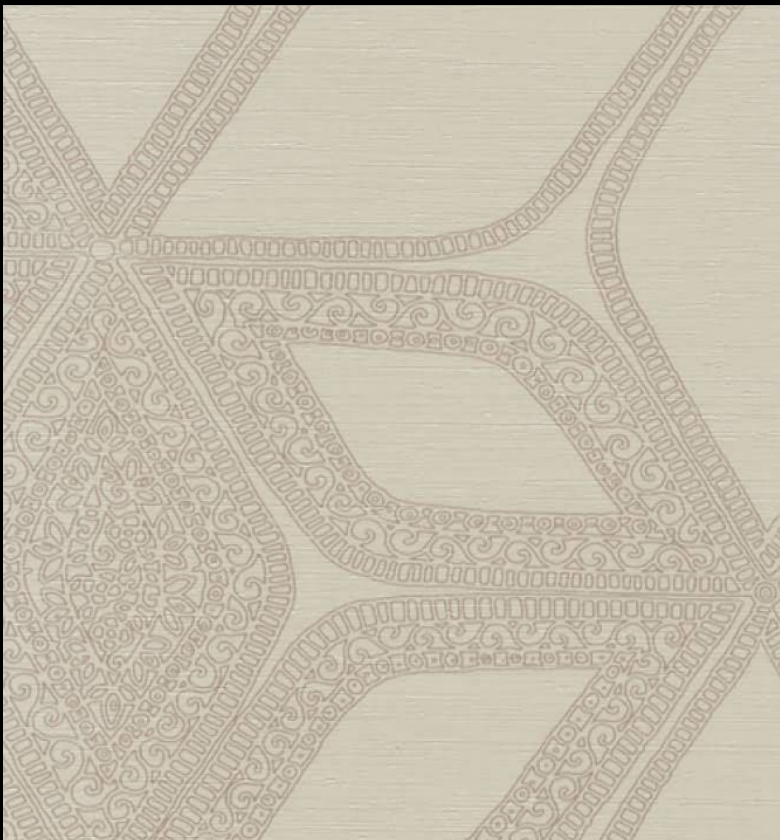

Tempus wallcoverings are characterised by a contemporary yet timeless series of classic damasks, intricate geometrics, delicate blossoms and luxurious and silky stripes, in an array of colours and with a vast choice of co-ordinating textured plains. An extensive list of possibilities create the aspired look in any environment from an impactful feature wall to an all over luxurious feel, and from bold to pastel and serene colours. Co-ordinate ...

PRODUCT DETAILS

Design Name:	Andalucia
Code:	11116
Colour Description:	Pink
Width:	130 cm
Length:	30 m
Sold By:	per linear metre
Construction Type:	Fabric backed Vinyl
Backer:	Non woven Polyester
Weight:	410gsm
Fire rating:	Euro Class B

Available colourways in this design

To view the full range of colourways available in this design, please search 'Andalucia' using the search function tool on the Muraspec website.

OVERLAP & TRIM

STRAIGHT HANG