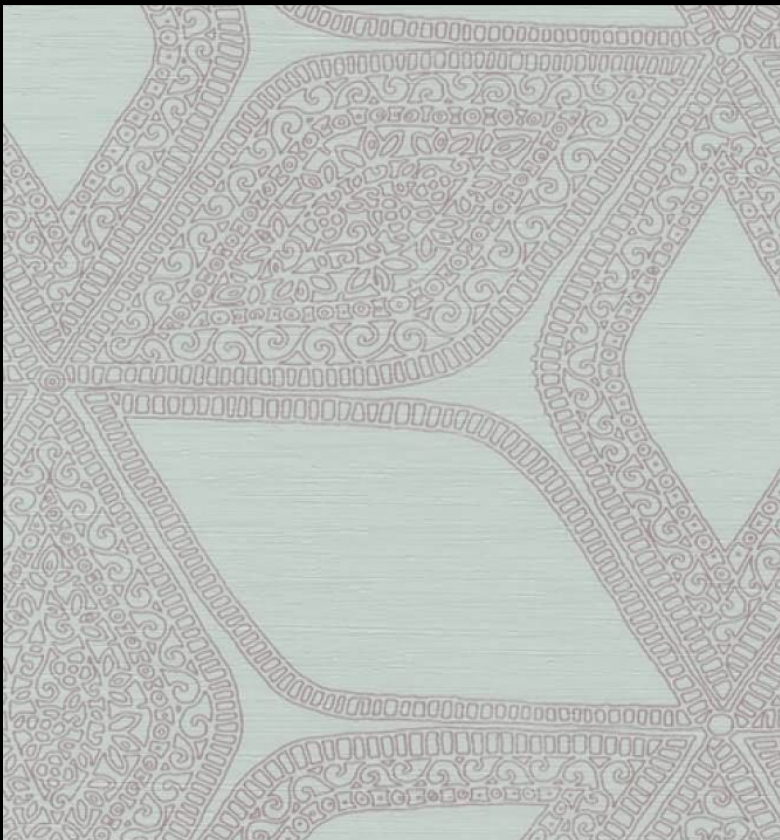

Tempus wallcoverings are characterised by a contemporary yet timeless series of classic damasks, intricate geometrics, delicate blossoms and luxurious and silky stripes, in an array of colours and with a vast choice of co-ordinating textured plains. An extensive list of possibilities create the aspired look in any environment from an impactful feature wall to an all over luxurious feel, and from bold to pastel and serene colours. Co-ordinate ...

PRODUCT DETAILS

Design Name:	Andalucia
Code:	11115
Colour Description:	Blue
Width:	130 cm
Length:	30 m
Sold By:	per linear metre
Construction Type:	Fabric backed Vinyl
Backer:	Non woven Polyester
Weight:	410gsm
Fire rating:	Euro Class B

Available colourways in this design

To view the full range of colourways available in this design, please search 'Andalucia' using the search function tool on the Muraspec website.

OVERLAP & TRIM

STRAIGHT HANG