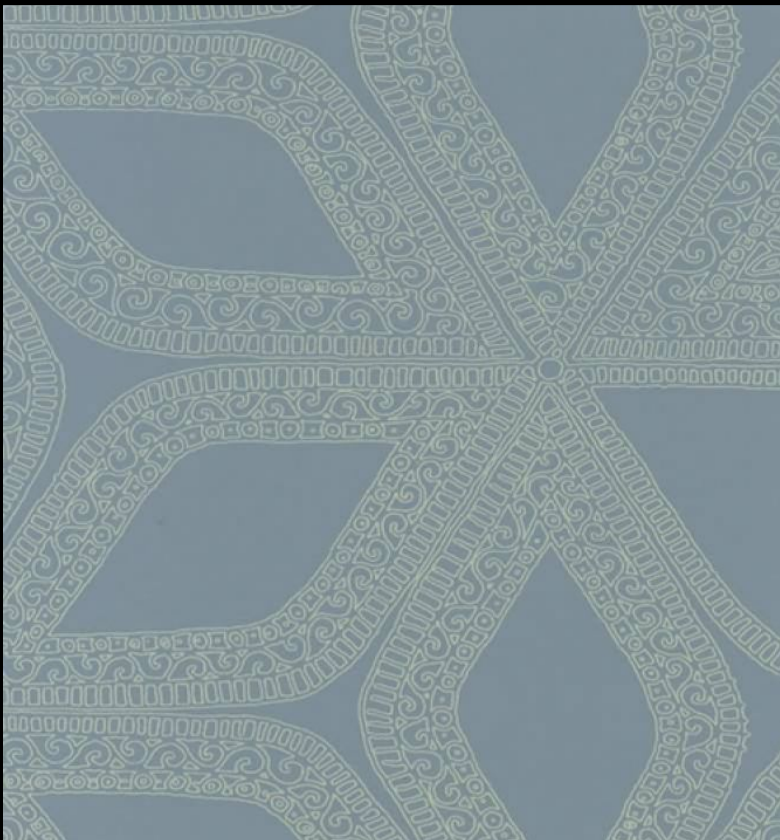

Tempus wallcoverings are characterised by a contemporary yet timeless series of classic damasks, intricate geometrics, delicate blossoms and luxurious and silky stripes, in an array of colours and with a vast choice of co-ordinating textured plains. An extensive list of possibilities create the aspired look in any environment from an impactful feature wall to an all over luxurious feel, and from bold to pastel and serene colours. Co-ordinate ...

PRODUCT DETAILS

Design Name:	Andalusia
Code:	11112
Colour Description:	Blue
Width:	130 cm
Length:	30 m
Sold By:	per linear metre
Construction Type:	Fabric backed Vinyl
Backer:	Non woven Polyester
Weight:	410gsm
Fire rating:	Euro Class B

Available colourways in this design

To view the full range of colourways available in this design, please search 'Andalusia' using the search function tool on the Muraspec website.

OVERLAP & TRIM

STRAIGHT HANG