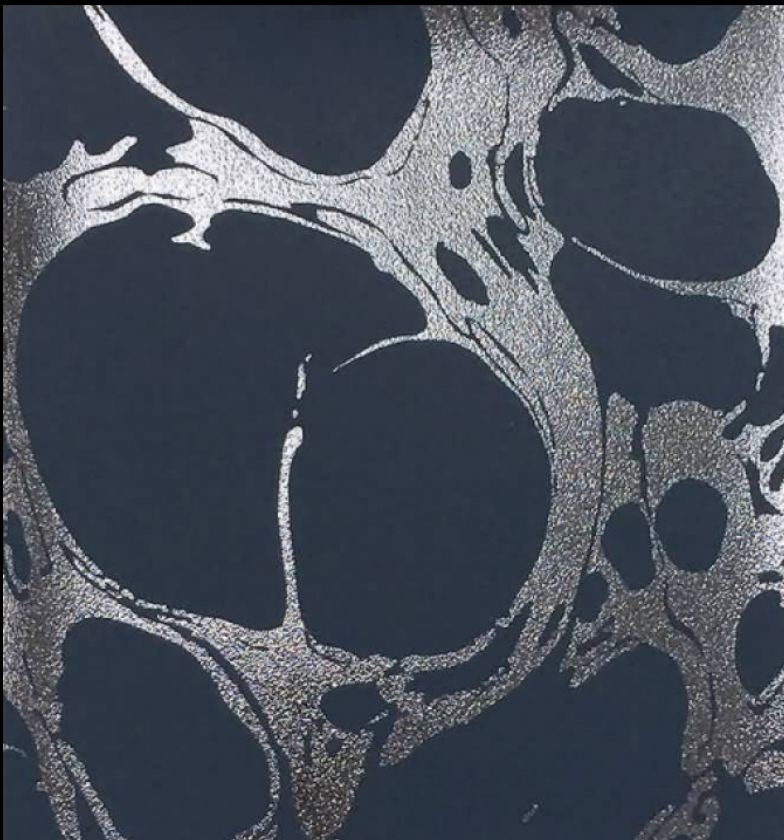

Inspired by an "oil and water" design technique, Lava combines an oversized foil print with subtle embossed textures for a magnificently bold and contemporary design. This showstopper is characterised by a lusturous palette, including such colours as mink on silver, white on gold and an inky blue on pewter, and demonstrates just how spectacular yet intricate wallcoverings can be.

PRODUCT DETAILS

Design Name:	Lava
Code:	11065
Colour Description:	Blue
Width:	130 cm
Length:	30 m
Sold By:	per linear metre
Construction Type:	PET Foil
Backer:	Non woven Polyester
Weight:	350 gsm
Fire rating:	Euro Class B

CE COMPLIANT

CE

HANGING INFORMATION

Pattern repeat:	80cm
Pattern offset:	40cm
Pattern overlap:	5cm
Recommended Adhesive:	Murabond Heavy. On dry lining use Murabond Easy Strip. On sealed surfaces use Murabond Sealed Surface Adhesive. For other surfaces contact Customer Services on 03705 117 118.

Available colourways in this design

To view the full range of colourways available in this design, please search 'Lava' using the search function tool on the Muraspec website.

OVERLAP & TRIM

STRAIGHT HANG