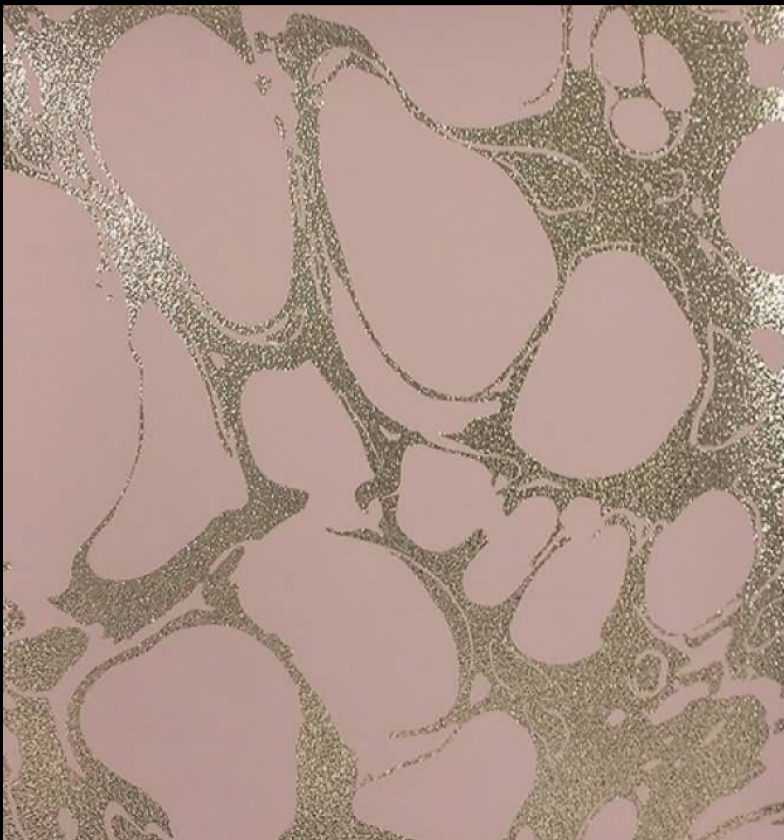

Inspired by an "oil and water" design technique, Lava combines an oversized foil print with subtle embossed textures for a magnificently bold and contemporary design. This showstopper is characterised by a lusturous palette, including such colours as mink on silver, white on gold and an inky blue on pewter, and demonstrates just how spectacular yet intricate wallcoverings can be.

PRODUCT DETAILS

Design Name:	Lava
Code:	11063
Colour Description:	Rose Gold
Width:	130 cm
Length:	30 m
Sold By:	per linear metre
Construction Type:	PET Foil
Backer:	Non woven Polyester
Weight:	350 gsm
Fire rating:	Euro Class B

CE COMPLIANT

CE

HANGING INFORMATION

Pattern repeat:	80cm
Pattern offset:	40cm
Pattern overlap:	5cm
Recommended Adhesive:	Murabond Heavy. On dry lining use Murabond Easy Strip. On sealed surfaces use Murabond Sealed Surface Adhesive. For other surfaces contact Customer Services on 03705 117 118.

Available colourways in this design

To view the full range of colourways available in this design, please search 'Lava' using the search function tool on the Muraspec website.

OVERLAP & TRIM

STRAIGHT HANG