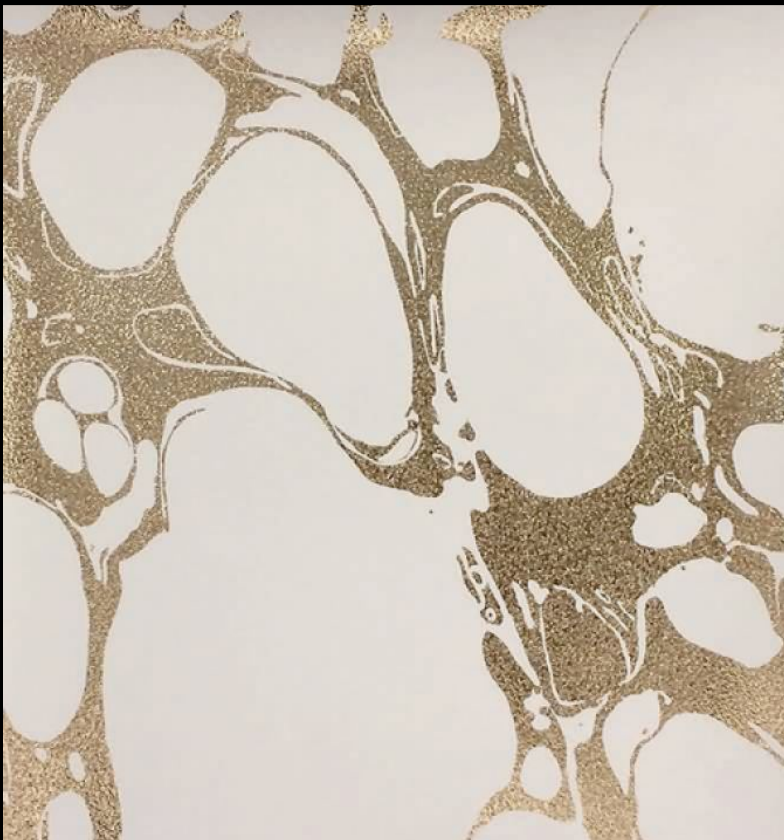

Inspired by an "oil and water" design technique, Lava combines an oversized foil print with subtle embossed textures for a magnificently bold and contemporary design. This showstopper is characterised by a lusturous palette, including such colours as mink on silver, white on gold and an inky blue on pewter, and demonstrates just how spectacular yet intricate wallcoverings can be.

PRODUCT DETAILS

Design Name:	Lava
Code:	11062
Colour Description:	White Gold
Width:	130 cm
Length:	30 m
Sold By:	per linear metre
Construction Type:	PET Foil
Backer:	Non woven Polyester
Weight:	350 gsm
Fire rating:	Euro Class B

CE COMPLIANT

CE

HANGING INFORMATION

Pattern repeat:	80cm
Pattern offset:	40cm
Pattern overlap:	5cm
Recommended Adhesive:	Murabond Heavy. On dry lining use Murabond Easy Strip. On sealed surfaces use Murabond Sealed Surface Adhesive. For other surfaces contact Customer Services on 03705 117 118.

Available colourways in this design

To view the full range of colourways available in this design, please search 'Lava' using the search function tool on the Muraspec website.

OVERLAP & TRIM

HANG HORIZONTALLY