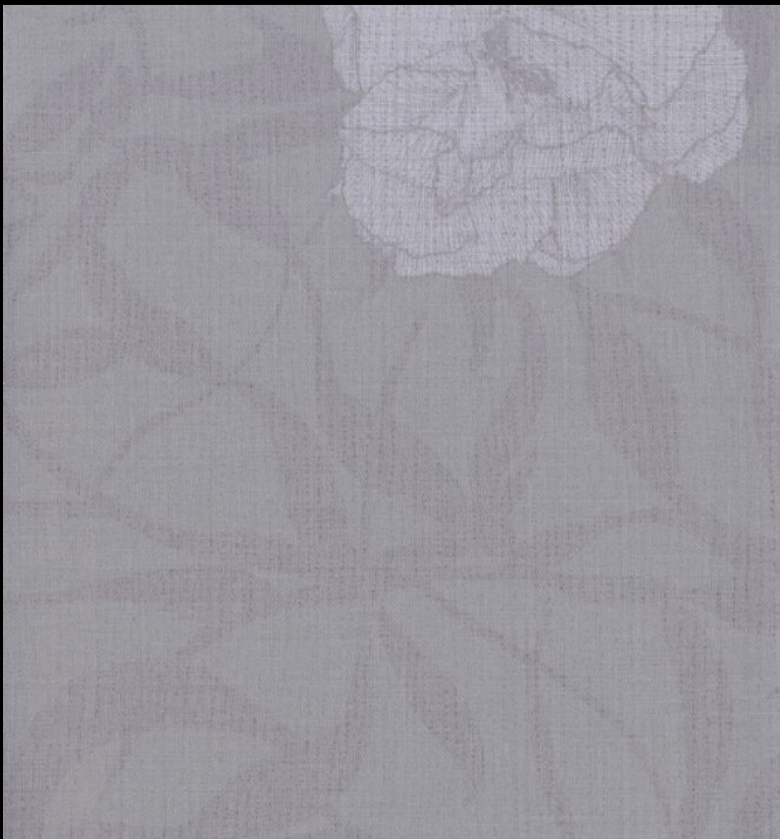

For further information please contact customer services on 03705 117 118.

PRODUCT DETAILS

Design Name:	Rohan Flower
Code:	01A68
Colour Description:	Pink
Width:	130 cm
Length:	30 m
Sold By:	Per linear metre
Construction Type:	Fabric backed Vinyl
Backer:	Non woven polyester
Weight:	360 gsm
Fire rating:	Euro Class B