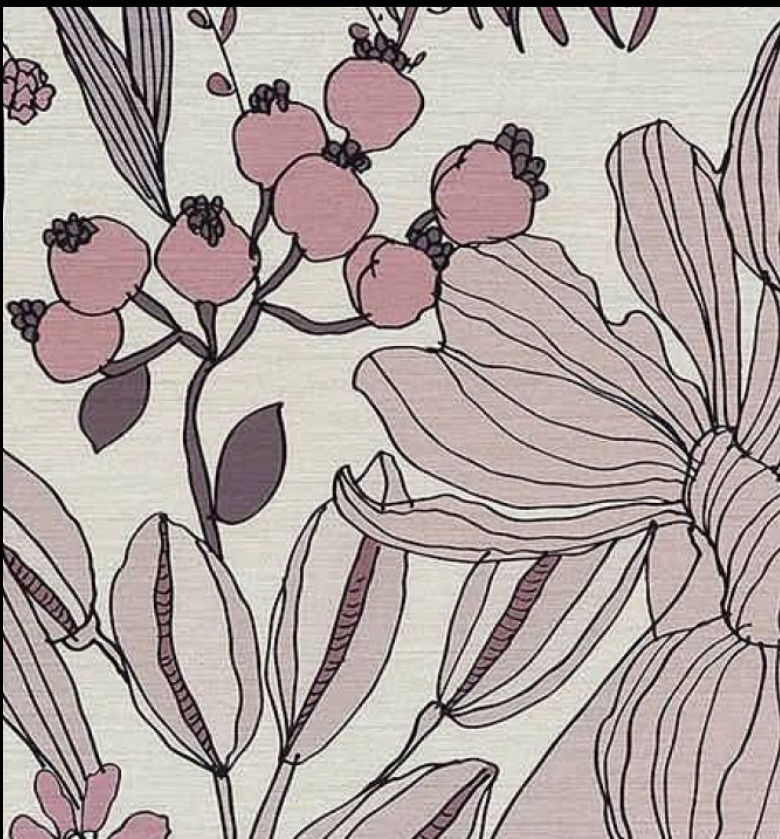

## PRODUCT DETAILS

Design Name:	Florals & Botanics
Code:	LTD00473
Colour Description:	Cream
Width:	130 cm
Length:	0 m
Sold By:	Per linear metre
Construction Type:	Digital Backer
Backer:	Non woven polyester
Weight:	Dependent on Design gsm
Fire rating:	Euro Class B