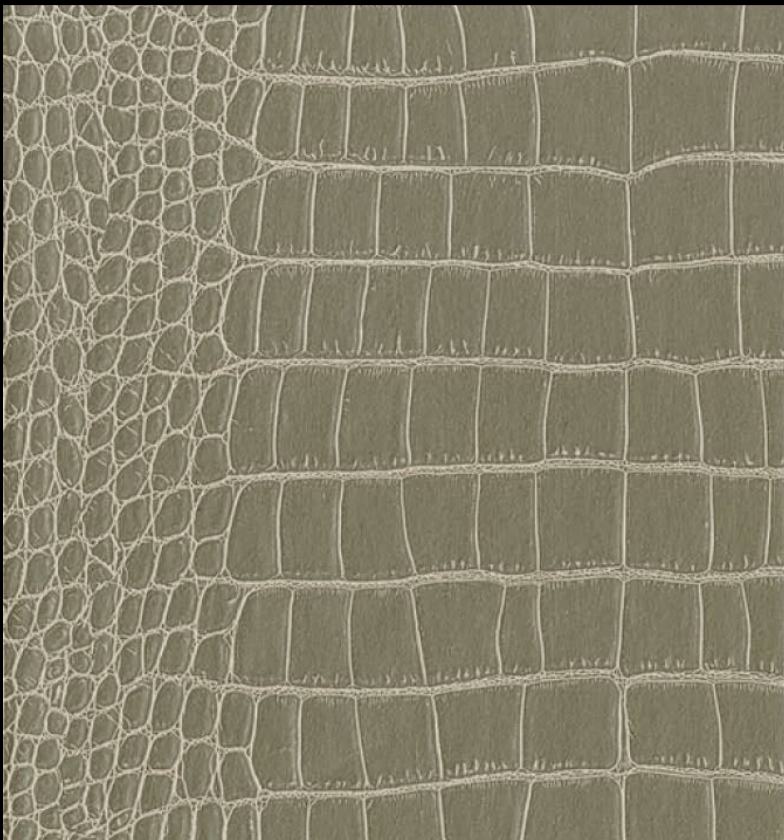

An unforgettable design, embossed with a striking crocodile-like effect. For further information please contact customer services on 03705 117 118.

PRODUCT DETAILS

Design Name:	Zambezi
Code:	10747
Colour Description:	Taupe
Width:	130 cm
Length:	30 m
Sold By:	Per linear metre
Construction Type:	Fabric backed Vinyl
Backer:	Non woven polyester
Weight:	455 gsm
Fire rating:	Euro Class B

CLEANABILITY

Extra Scrubbable

MARINE RATED

IMO

LIGHTFASTNESS

Excellent.
(7 out of 8 to BSEN20105)

VOC RATED

A+

CE COMPLIANT

CE

HANGING INFORMATION

Pattern repeat:	36.6cm
Pattern offset:	0cm
Pattern overlap:	6cm
Recommended Adhesive:	Murabond Heavy. On dry lining use Murabond Easy Strip. On sealed surfaces use Murabond Sealed Surface Adhesive. For other surfaces contact Customer Services on 03705 117 118.

Available colourways in this design

To view the full range of colourways available in this design, please search 'Zambezi' using the search function tool on the Muraspec website.

OVERLAP & TRIM

STRAIGHT HANG