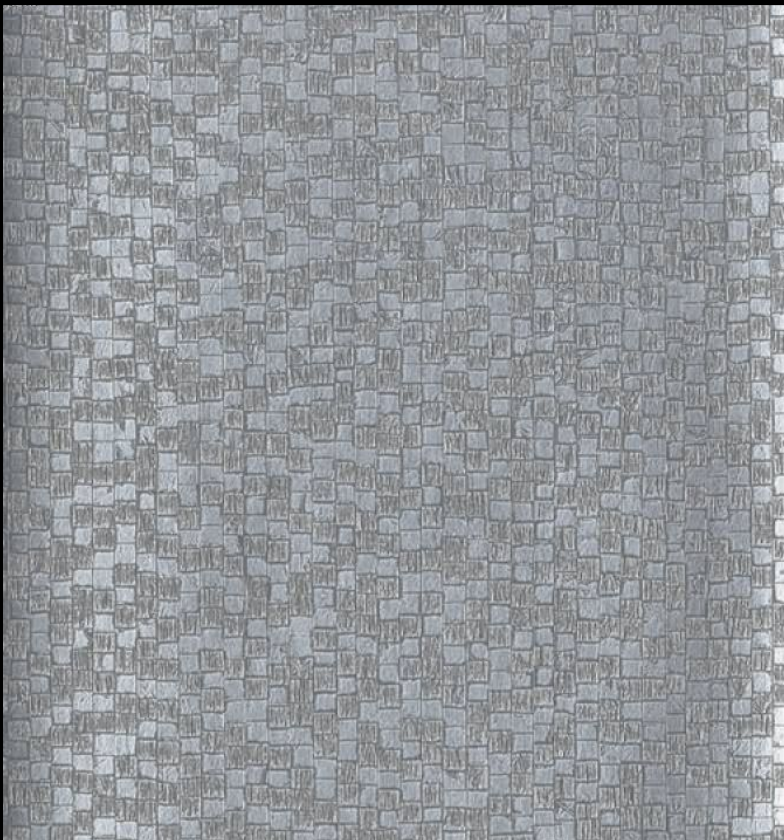

A creative design, and an ideal focal point for a contemporary design. For further information please contact customer services on 03705 117 118.

PRODUCT DETAILS

Design Name:	Juliette
Code:	03G49
Colour Description:	Silver
Width:	130 cm
Length:	30 m
Sold By:	Per linear metre
Construction Type:	Fabric backed Vinyl
Backer:	Non woven polyester
Weight:	455 gsm
Fire rating:	Euro Class B

CLEANABILITY

Extra Scrubbable

MARINE RATED

IMO

LIGHTFASTNESS

Excellent.
(7 out of 8 to BSEN20105)

VOC RATED

A+

CE COMPLIANT

CONTAINS BIOCIDES

HANGING INFORMATION

Pattern repeat:	0cm
Pattern offset:	0cm
Pattern overlap:	5cm
Recommended Adhesive:	Murabond Heavy. On dry lining use Murabond Easy Strip. On sealed surfaces use Murabond Sealed Surface Adhesive. For other surfaces contact Customer Services on 03705 117 118.

Available colourways in this design

To view the full range of colourways available in this design, please search 'Juliette' using the search function tool on the Muraspec website.

OVERLAP & TRIM

REVERSE HANG