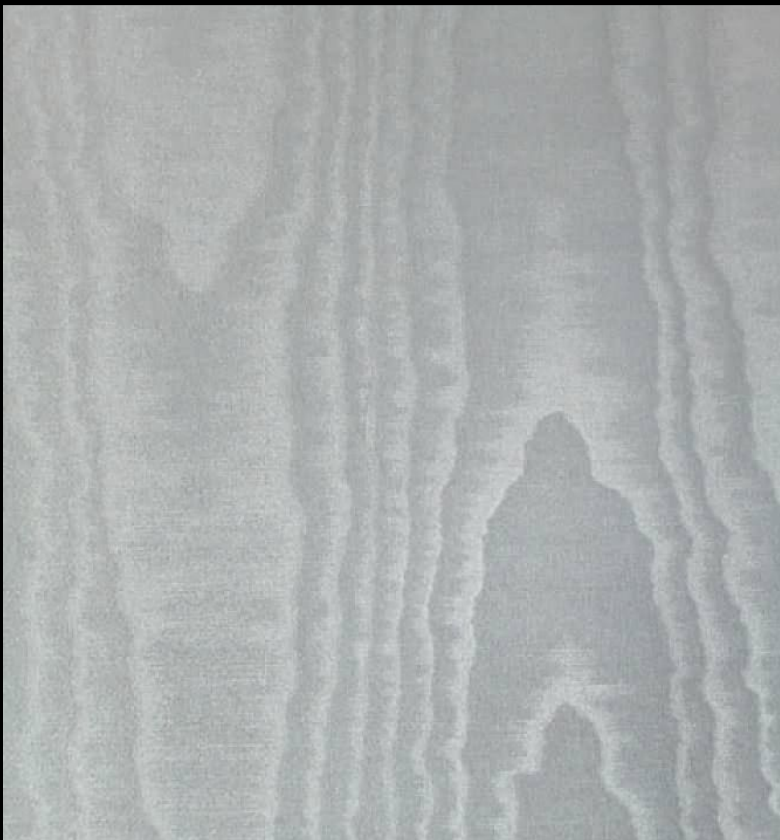

Colourful, water-effect wallcoverings. For further information please contact customer services on 03705 117 118.

PRODUCT DETAILS

Design Name:	Moire
Code:	02G96
Colour Description:	Grey
Width:	130 cm
Length:	30 m
Sold By:	Per linear metre
Construction Type:	Fabric backed Vinyl
Backer:	Non woven polyester
Weight:	455 gsm
Fire rating:	Euro Class B

CLEANABILITY

Extra Scrubbable

MARINE RATED

IMO

LIGHTFASTNESS

Excellent.
(7 out of 8 to BSEN20105)

VOC RATED

A+

CE COMPLIANT

CONTAINS BIOCIDES

HANGING INFORMATION

Pattern repeat:	0cm
Pattern offset:	0cm
Pattern overlap:	5cm
Recommended Adhesive:	Murabond Heavy. On dry lining use Murabond Easy Strip. On sealed surfaces use Murabond Sealed Surface Adhesive. For other surfaces contact Customer Services on 03705 117 118.

Available colourways in this design

To view the full range of colourways available in this design, please search 'Moire' using the search function tool on the Muraspec website.

OVERLAP & TRIM

REVERSE HANG