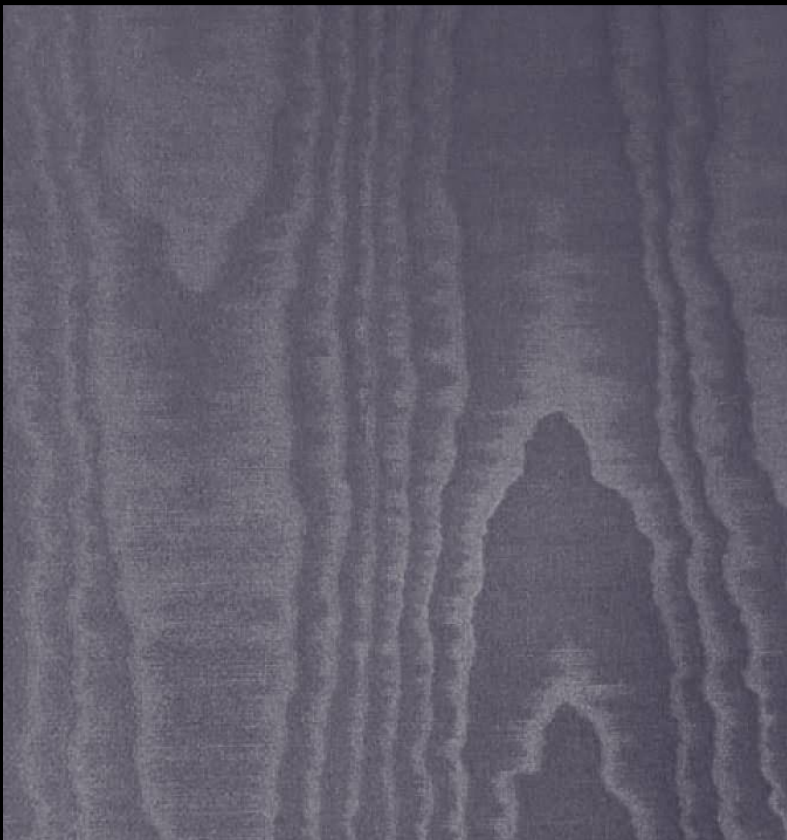

Colourful, water-effect wallcoverings. For further information please contact customer services on 03705 117 118.

PRODUCT DETAILS

Design Name:	Moire
Code:	02G82
Colour Description:	Purple
Width:	130 cm
Length:	30 m
Sold By:	Per linear metre
Construction Type:	Fabric backed Vinyl
Backer:	Non woven polyester
Weight:	455 gsm
Fire rating:	Euro Class B

CLEANABILITY

Extra Scrubbable

MARINE RATED

IMO

LIGHTFASTNESS

Excellent.
(7 out of 8 to BSEN20105)

VOC RATED

A+

CE COMPLIANT

CONTAINS BIOCIDES

HANGING INFORMATION

Pattern repeat:	0cm
Pattern offset:	0cm
Pattern overlap:	5cm
Recommended Adhesive:	Murabond Heavy. On dry lining use Murabond Easy Strip. On sealed surfaces use Murabond Sealed Surface Adhesive. For other surfaces contact Customer Services on 03705 117 118.

Available colourways in this design

To view the full range of colourways available in this design, please search 'Moire' using the search function tool on the Muraspec website.

OVERLAP & TRIM

REVERSE HANG