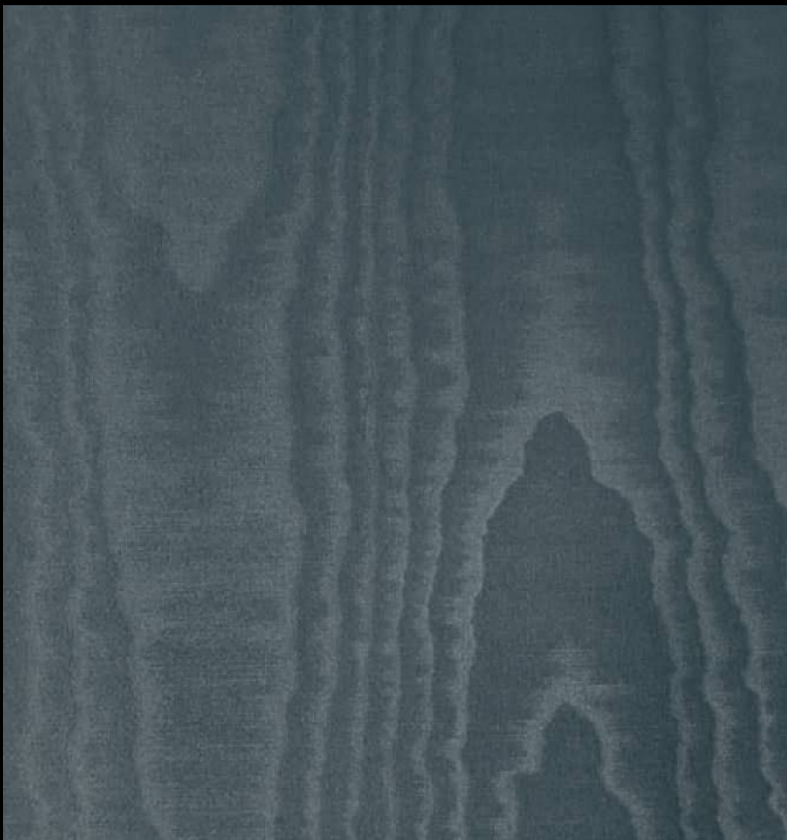

Colourful, water-effect wallcoverings. For further information please contact customer services on 03705 117 118.

PRODUCT DETAILS

Design Name:	Moire
Code:	02G85
Colour Description:	Grey
Width:	130 cm
Length:	30 m
Sold By:	Per linear metre
Construction Type:	Fabric backed Vinyl
Backer:	Non woven polyester
Weight:	455 gsm
Fire rating:	Euro Class B

CLEANABILITY

Extra Scrubbable

MARINE RATED

IMO

LIGHTFASTNESS

Excellent.
(7 out of 8 to BSEN20105)

VOC RATED

A+

CE COMPLIANT

CONTAINS BIOCIDES

HANGING INFORMATION

Pattern repeat:	0cm
Pattern offset:	0cm
Pattern overlap:	5cm
Recommended Adhesive:	Murabond Heavy. On dry lining use Murabond Easy Strip. On sealed surfaces use Murabond Sealed Surface Adhesive. For other surfaces contact Customer Services on 03705 117 118.

Available colourways in this design

To view the full range of colourways available in this design, please search 'Moire' using the search function tool on the Muraspec website.

OVERLAP & TRIM

REVERSE HANG