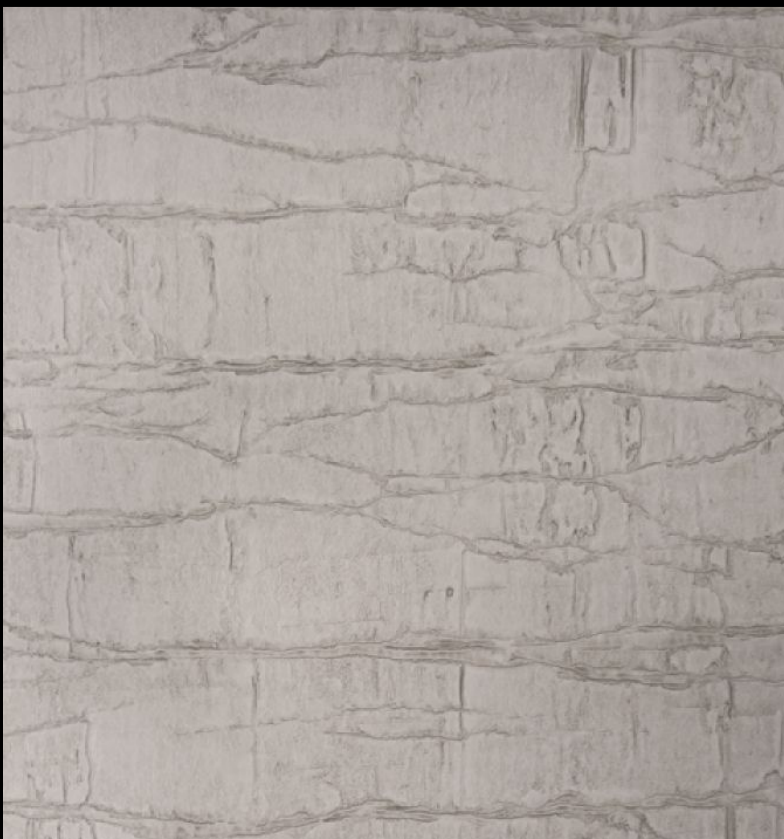

Modern wallcoverings embossed with a palpable plaster effect. Plaster is a subtle way to introduce texture into a sleek design scheme For further information please contact customer services on 03705 117 118.

PRODUCT DETAILS

Design Name:	Plaster
Code:	03G17
Colour Description:	Taupe
Width:	130 cm
Length:	30 m
Sold By:	Per linear metre
Construction Type:	Fabric backed Vinyl
Backer:	Non woven polyester
Weight:	455 gsm
Fire rating:	Euro Class B