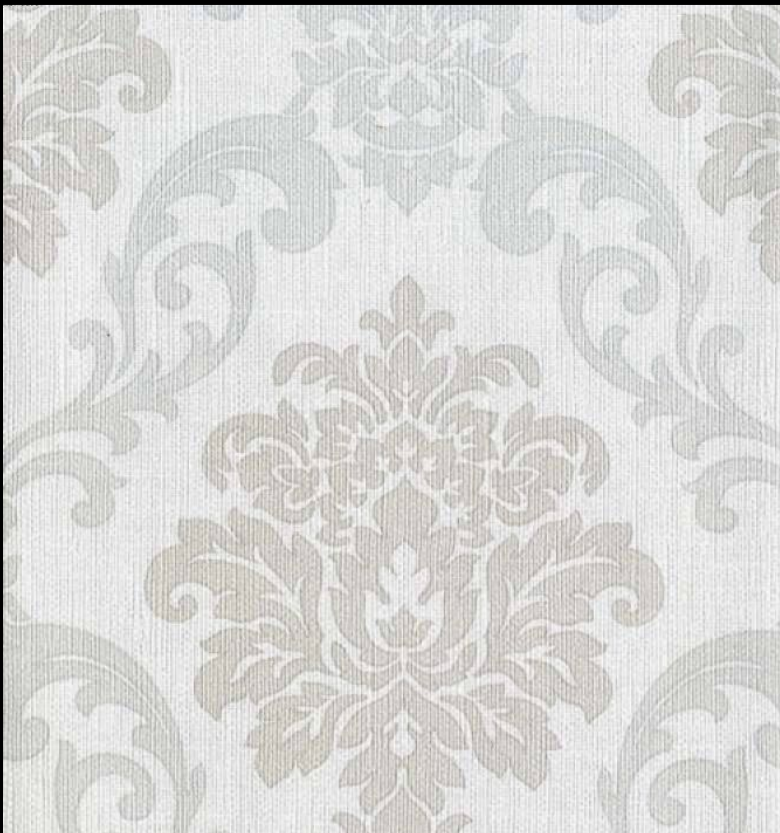

For further information please contact customer services on 03705 117 118.

PRODUCT DETAILS

Design Name:	Palma Damask
Code:	01F89
Colour Description:	Grey
Width:	130 cm
Length:	30 m
Sold By:	Per linear metre
Construction Type:	Fabric backed Vinyl
Backer:	Non woven polyester
Weight:	410 gsm
Fire rating:	Euro Class B

CLEANABILITY

Extra Scrubbable

MARINE RATED

IMO

LIGHTFASTNESS

Excellent.
(7 out of 8 to BSEN20105)

VOC RATED

A+

Available colourways in this design

To view the full range of colourways available in this design, please search 'Palma Damask' using the search function tool on the Muraspec website.

OVERLAP & TRIM

STRAIGHT HANG