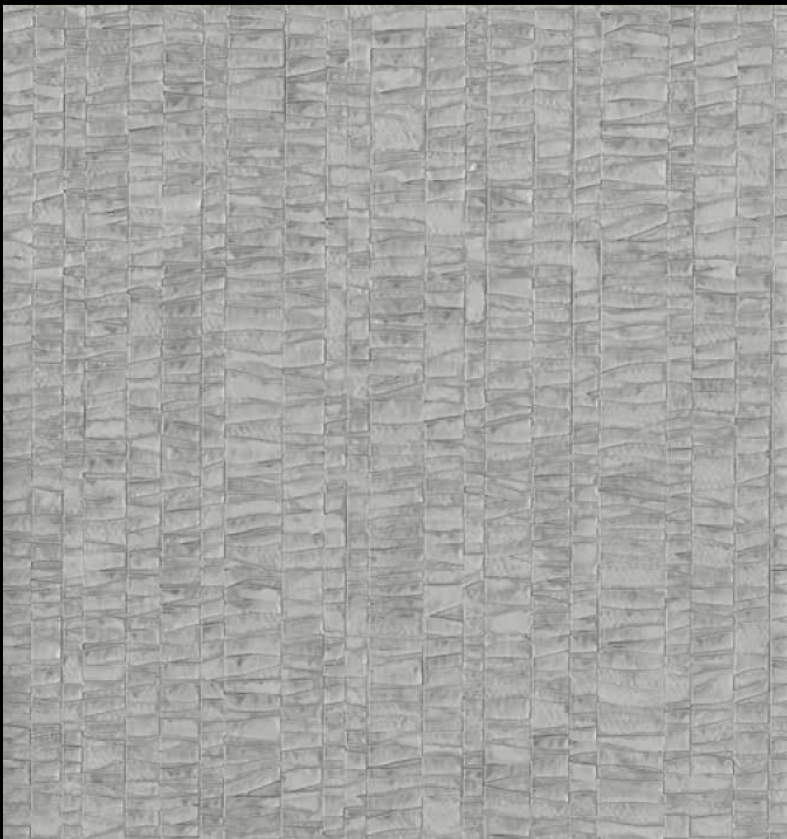

A striking stone effect, Peru is a nature-inspired juxtaposition to smooth surfaces of a modern design. For further information please contact customer services on 03705 117 118.

PRODUCT DETAILS

Design Name:	Peru
Code:	01F05
Colour Description:	Grey
Width:	130 cm
Length:	30 m
Sold By:	Per linear metre
Construction Type:	Fabric backed Vinyl
Backer:	Non woven polyester
Weight:	455 gsm
Fire rating:	Euro Class B

CLEANABILITY

Extra Scrubbable

MARINE RATED

IMO

LIGHTFASTNESS

Excellent.
(7 out of 8 to BSEN20105)

VOC RATED

A+

Available colourways in this design

To view the full range of colourways available in this design, please search 'Peru' using the search function tool on the Muraspec website.

OVERLAP & TRIM

REVERSE HANG