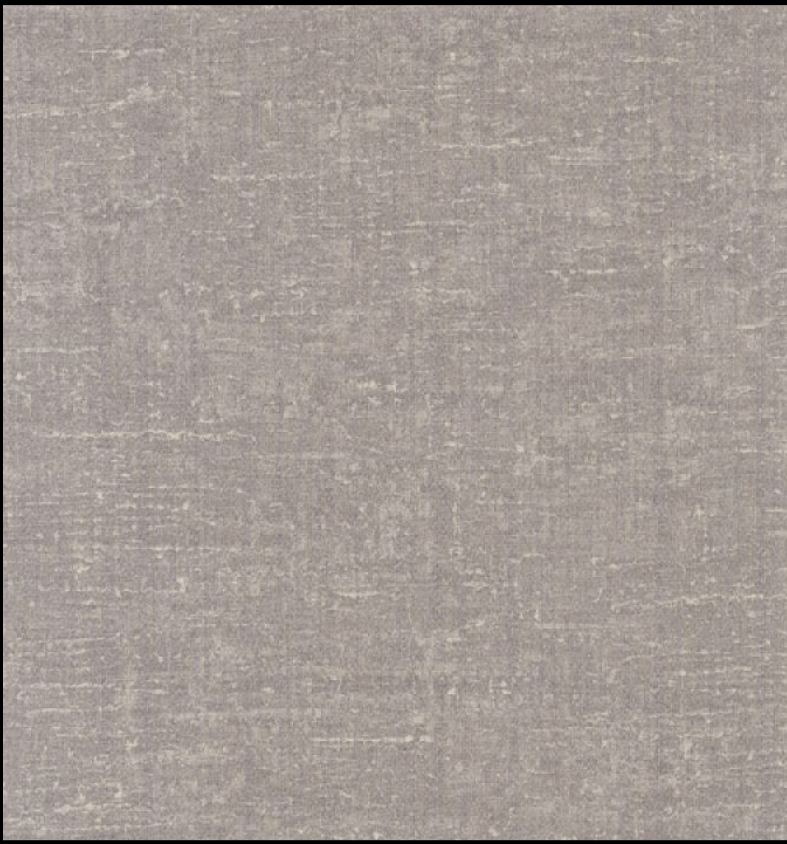

A luxurious touch; perfect for a modern design scheme. For further information, please contact customer services on 03705 117 118.

PRODUCT DETAILS

Design Name:	Fontanne
Code:	01E13
Colour Description:	Purple
Width:	130 cm
Length:	30 m
Sold By:	Per linear metre
Construction Type:	Fabric backed Vinyl
Backer:	Osnaburg
Weight:	455 gsm
Fire rating:	Euro Class B

Available colourways in this design

To view the full range of colourways available in this design, please search 'Fontanne' using the search function tool on the Muraspec website.

OVERLAP & TRIM

REVERSE HANG